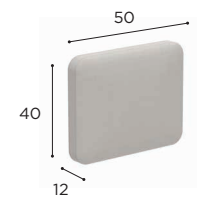

TEAK + WEAVING	
	W
	CLY 175KK (BASE + WOVEN FRAME) € 2.949
	CUSHIONS
	PIL CLY 175 SED... (SEAT)
STAND.	€ 665
CAT. A	€ 590
CAT. B	€ 708
CAT. C	€ 826
	PIL BRS 5040... (BACK)
STAND.	€ 185
CAT. A	€ 165
CAT. B	€ 198
CAT. C	€ 231