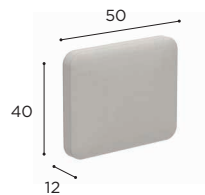

BAR CHAIR	
REF:	CLY 43...
WEIGHT:	10.7 kg
INFO:	ASSEMBLING NEEDED LOWERED FRAME ON REQUEST

TEAK + WEAVING	
	W
	CLY 43KK € 1.199
	SEAT CUSHION PIL CLY 55 SED...
STAND.	€ 205
CAT. A	€ 180
CAT. B	€ 216
CAT. C	€ 252
	LOWERED FRAME (SURCHARGE) € 100

TEAK	
	W
	CLY 43 (BASE + FRAME) € 1.049
	UPHOLSTERY PIL CLY 55 UPHED...
STAND.	€ 430
CAT. A	€ 399
CAT. B	€ 459
CAT. C	€ 519
	SEAT CUSHION PIL CLY 55 SED...
STAND.	€ 205
CAT. A	€ 180
CAT. B	€ 216
CAT. C	€ 252
	LOWERED FRAME (SURCHARGE) € 100

LOW CHAIR	
REF:	CLY 77...
WEIGHT:	10 kg
INFO:	ASSEMBLING NEEDED

TEAK + WEAVING	
	W
	CLY 77KK (BASE + WOVEN FRAME) € 1.349
	CUSHIONS PIL CLY 77 SED... (SEAT)
STAND.	€ 295
CAT. A	€ 260
CAT. B	€ 312
CAT. C	€ 364
	PIL BRS 5040... (BACK)
STAND.	€ 185
CAT. A	€ 165
CAT. B	€ 198
CAT. C	€ 231