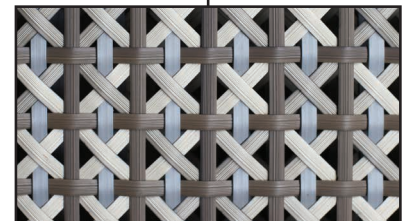

CALYPSO

Design by Kris Van Puyvelde

CALYPSO STANDARD FABRICS

ALL OTHER FABRICS & COLOURS AVAILABLE ON REQUEST PP. 408-413

NATURAL GREY DOT
REF: NGD - CAT. B

NATURAL SILVER DOT
REF: NSD - CAT. B

NATURAL LINEN DOT
REF: NLD - CAT. B

NATURAL WHITE DOT
REF: NWD - CAT. B

KRIS KROSS FIBER
REF: KK

CALYPSO SPECIFICATIONS

STANDARD / ON REQUEST

DINING CHAIR	
REF:	CLY 55...
WEIGHT:	11 kg
INFO:	ASSEMBLING NEEDED

TEAK + WEAVING	
	W
	CLY 55KK (BASE + WOVEN FRAME) € 899
	SEAT CUSHION PIL CLY 55 SED...
STAND.	€ 205
CAT. A	€ 180
CAT. B	€ 216
CAT. C	€ 252