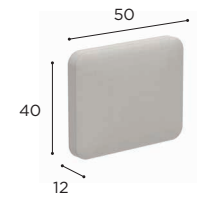

LOW CHAIR	
REF:	CLY 77...
WEIGHT:	10 kg
INFO:	ASSEMBLING NEEDED

TEAK + WEAVING	
	W
	CLY 77KK (BASE + WOVEN FRAME) € 1.349
	CUSHIONS PIL CLY 77 SED... (SEAT)
STAND.	€ 295
CAT. A	€ 260
CAT. B	€ 312
CAT. C	€ 364
	PIL BRS 5040... (BACK)
STAND.	€ 185
CAT. A	€ 165
CAT. B	€ 198
CAT. C	€ 231

TEAK	
	W
	CLY 77 (BASE + FRAME) € 1.099
	UPHOLSTERY PIL CLY 77 UPHED...
STAND.	€ 570
CAT. A	€ 529
CAT. B	€ 608
CAT. C	€ 688
	CUSHIONS PIL CLY 77 SED... (SEAT)
STAND.	€ 295
CAT. A	€ 260
CAT. B	€ 312
CAT. C	€ 364
	PIL BRS 5040... (BACK)
STAND.	€ 185
CAT. A	€ 165
CAT. B	€ 198
CAT. C	€ 231

CALYPSO SPECIFICATIONS

BENCH	
REF:	CLY 135...
WEIGHT:	23,7 kg
INFO:	ASSEMBLING NEEDED

TEAK + WEAVING	
	W
	CLY 135KK (BASE + WOVEN FRAME) € 2.399
	CUSHIONS
	PIL CLY 135 SED... (SEAT)
STAND.	€ 535
CAT. A	€ 475
CAT. B	€ 570
CAT. C	€ 665
	PIL BRS 5040... (BACK)
STAND.	€ 185
CAT. A	€ 165
CAT. B	€ 198
CAT. C	€ 231