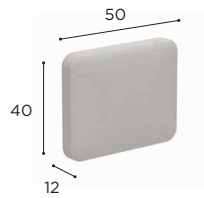

LOW CHAIR	
REF:	CLY 77...
WEIGHT:	10 kg
INFO:	ASSEMBLING NEEDED

TEAK + WEAVING	
	W
	CLY 77KK (BASE + WOVEN FRAME) € 1.349
	CUSHIONS PIL CLY 77 SED... (SEAT)
STAND.	€ 295
CAT. A	€ 260
CAT. B	€ 312
CAT. C	€ 364
	PIL BRS 5040... (BACK)
STAND.	€ 185
CAT. A	€ 165
CAT. B	€ 198
CAT. C	€ 231

TEAK	
	W
	CLY 77 (BASE + FRAME) € 1.099
	UPHOLSTERY PIL CLY 77 UPHED...
STAND.	€ 570
CAT. A	€ 529
CAT. B	€ 608
CAT. C	€ 688
	CUSHIONS PIL CLY 77 SED... (SEAT)
STAND.	€ 295
CAT. A	€ 260
CAT. B	€ 312
CAT. C	€ 364
	PIL BRS 5040... (BACK)
STAND.	€ 185
CAT. A	€ 165
CAT. B	€ 198
CAT. C	€ 231

CALYPSO SPECIFICATIONS

BENCH	
REF:	CLY 135...
WEIGHT:	23,7 kg
INFO:	ASSEMBLING NEEDED

TEAK + WEAVING	
	W
	CLY 135KK (BASE + WOVEN FRAME) € 2.399
	CUSHIONS
	PIL CLY 135 SED... (SEAT)
STAND.	€ 535
CAT. A	€ 475
CAT. B	€ 570
CAT. C	€ 665
	PIL BRS 5040... (BACK)
STAND.	€ 185
CAT. A	€ 165
CAT. B	€ 198
CAT. C	€ 231