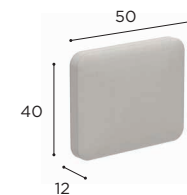

BAR CHAIR	
REF:	CLY 43...
WEIGHT:	10.7 kg
INFO:	ASSEMBLING NEEDED LOWERED FRAME ON REQUEST

TEAK + WEAVING	
	W
	CLY 43KK € 1.199
	SEAT CUSHION PIL CLY 55 SED...
STAND.	€ 205
CAT. A	€ 180
CAT. B	€ 216
CAT. C	€ 252
	LOWERED FRAME (SURCHARGE) € 100

TEAK	
	W
	CLY 43 (BASE + FRAME) € 1.049
	UPHOLSTERY PIL CLY 55 UPHED...
STAND.	€ 430
CAT. A	€ 399
CAT. B	€ 459
CAT. C	€ 519
	SEAT CUSHION PIL CLY 55 SED...
STAND.	€ 205
CAT. A	€ 180
CAT. B	€ 216
CAT. C	€ 252
	LOWERED FRAME (SURCHARGE) € 100

LOW CHAIR	
REF:	CLY 77...
WEIGHT:	10 kg
INFO:	ASSEMBLING NEEDED

TEAK + WEAVING	
	W
	CLY 77KK (BASE + WOVEN FRAME) € 1.349
	CUSHIONS PIL CLY 77 SED... (SEAT)
STAND.	€ 295
CAT. A	€ 260
CAT. B	€ 312
CAT. C	€ 364
	PIL BRS 5040... (BACK)
STAND.	€ 185
CAT. A	€ 165
CAT. B	€ 198
CAT. C	€ 231