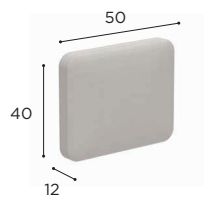

TEAK	
	W
	CLY 135 (BASE + FRAME) € 2.099
	UPHOLSTERY
	PIL CLY 135 UPHED...
STAND.	€ 865
CAT. A	€ 799
CAT. B	€ 919
CAT. C	€ 1.039
	CUSHIONS
	PIL CLY 135 SED... (SEAT)
STAND.	€ 535
CAT. A	€ 475
CAT. B	€ 570
CAT. C	€ 665
	PIL BRS 5040... (BACK)
STAND.	€ 185
CAT. A	€ 165
CAT. B	€ 198
CAT. C	€ 231

BENCH	
REF:	CLY 175...
WEIGHT:	29,3 kg
INFO:	ASSEMBLING NEEDED