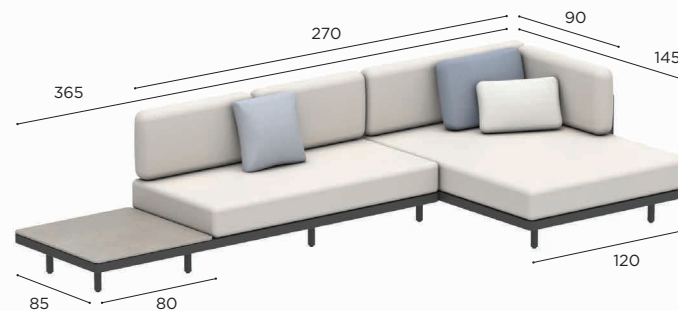

# ALURA LOUNGE SETS

<b>SET 16</b>
REF: ALRL 16...
INFO: ASSEMBLING NEEDED

SET A

SET B

SET C

SET D

		COATED ALUMINIUM			
		WR	PB	S	A
WU	ALRL 16 A WRWU				
	€ 5.209				
	ALRL 16 B WRWU				
	€ 5.209				
PG	ALRL 16 C WRWU				
	€ 5.209				
	ALRL 16 D WRWU				
	€ 5.209				
ZU	ALRL 16 A PBPG			ALRL 16 A SPG	
	€ 5.209			€ 5.209	
	ALRL 16 B PBPG			ALRL 16 B SPG	
	€ 5.209			€ 5.209	
ZU	ALRL 16 C PBPG			ALRL 16 C SPG	
	€ 5.209			€ 5.209	
	ALRL 16 D PBPG			ALRL 16 D SPG	
	€ 5.209			€ 5.209	
CUSHIONS (EXCL. DECO CUSHIONS)					
PIL ALRL 16 AB SET ED... (6 pcs)					
STAND.					ALRL 16 A AZU
CAT. A					€ 4.859
CAT. B					ALRL 16 B AZU
CAT. C					€ 4.859
PIL ALRL 16 CD SET ED... (6 pcs)					
STAND.					ALRL 16 C AZU
CAT. A					€ 4.859
CAT. B					ALRL 16 D AZU
CAT. C					€ 4.859
TABLE TOPS					
SEE OPTIONS P. 203					
OUTDOOR COVERS					
ODCALRLSET16A/ODCALRLSET16B					
ODCALRLSET16C/ODCALRLSET16D					
STAND.					€ 700