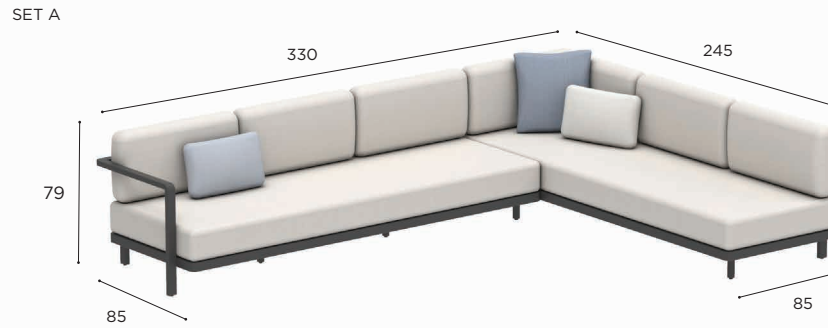

ALURA LOUNGE SETS

SET 09
REF: ALRL 09...
INFO: ASSEMBLING NEEDED

		COATED ALUMINIUM			
		WR	PB	S	A
BATYLINE	WU	ALRL 09 A WRWU € 5.469			
		ALRL 09 B WRWU € 5.469			
	PG	ALRL 09 A PBPG € 5.469	ALRL 09 A SPG € 5.469		
		ALRL 09 B PBPG € 5.469	ALRL 09 B SPG € 5.469		
ZU				ALRL 09 A AZU € 5.069 ALRL 09 B AZU € 5.069	
CUSHIONS (EXCL. DECO CUSHIONS)					
PIL ALRL 09 AB SET ED... (9 pcs)					
STAND.		€ 5.725			
CAT. A		€ 5.075			
CAT. B		€ 6.090			
CAT. C		€ 7.105			
OUTDOOR COVERS					
ODCALRLSET09A/ODCALRLSET09B					
STAND.		€ 840			

SET 10
REF: ALRL 10...
INFO: ASSEMBLING NEEDED