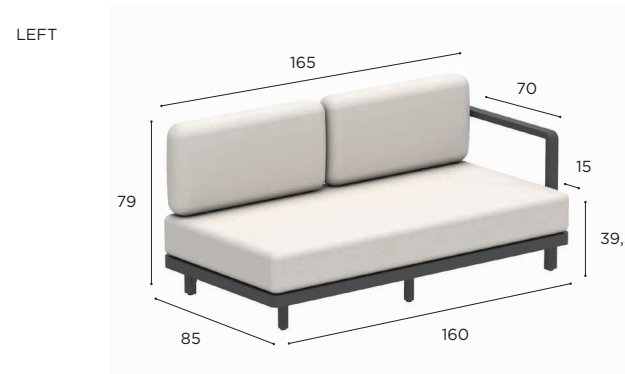

COATED ALUMINIUM			
		WR	PB	S	A
BATYLINE	WU	ALRL 160 L TWRWU € 2.119			
	PG	ALRL 160 R TWRWU € 2.119	ALRL 160 L TPBPG € 2.119	ALRL 160 L TSPG € 2.119	
	ZU		ALRL 160 R TPBPG € 2.119	ALRL 160 R TSPG € 2.119	ALRL 160 L TAZU € 1.969
		CUSHIONS			
		PIL ALRL 160 SET ED... (3 pcs)			
STAND.		€ 1.820			
CAT. A		€ 1.615			
CAT. B		€ 1.938			
CAT. C		€ 2.261