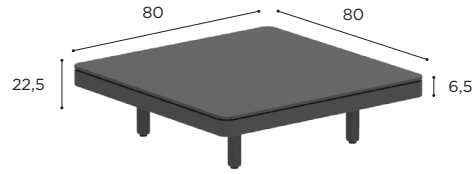

# ALURA LOUNGE SPECIFICATIONS

STANDARD / ON REQUEST

THREE SEATER	
REF:	ALRL 240 T...
WEIGHT:	50 kg
INFO:	ASSEMBLING NEEDED

		COATED ALUMINIUM			
		WR	PB	S	A
BATYLINE	WU	ALRL 240 TWRWU € 2.949			
	PG		ALRL 240 TPBPG € 2.949	ALRL 240 TSPG € 2.949	
	ZU				ALRL 240 TAZU € 2.749
		CUSHIONS			
		PIL ALRL 240 SET ED... (4 pcs)			
STAND.		€ 2.735			
CAT. A		€ 2.425			
CAT. B		€ 2.910			
CAT. C		€ 3.395			

# ALURA LOUNGE SPECIFICATIONS

LOUNGE TABLE	
REF:	ALRL 80...
WEIGHT:	C: 25,8 kg W: 19,1 kg
INFO:	ASSEMBLING NEEDED

LOUNGE TABLE	
REF:	ALRL 80 LTL...
WEIGHT:	C: 24 kg W: 17 kg
INFO:	ASSEMBLING NEEDED

		COATED ALUMINIUM + BATYLINE				
		WR	PB	S	A	
CERAMIC	WUM	ALRL 80 CWRWUM € 2.059	ALRL 80 CPBWUM € 2.059	ALRL 80 CSWUM € 2.059	ALRL 80 CAWUM € 1.979	
	BS	ALRL 80 CWRBS € 2.309	ALRL 80 CPBBS € 2.309	ALRL 80 CSBS € 2.309	ALRL 80 CABS € 2.229	
	CD	ALRL 80 CWRCD € 2.309	ALRL 80 CPBCD € 2.309	ALRL 80 CSCD € 2.309	ALRL 80 CACD € 2.229	
	TR	ALRL 80 CWRTR € 2.009	ALRL 80 CPBTR € 2.009	ALRL 80 CSTR € 2.009	ALRL 80 CATR € 1.929	
	TG	ALRL 80 CWR TG € 2.009	ALRL 80 CPBTG € 2.009	ALRL 80 CSTG € 2.009	ALRL 80 CATG € 1.929	
	CL	ALRL 80 CWRCL € 2.309	ALRL 80 CPBCL € 2.309	ALRL 80 CSCL € 2.309	ALRL 80 CACL € 2.229	
	PG	ALRL 80 CWRPG € 2.059	ALRL 80 CPBPG € 2.059	ALRL 80 CSPG € 2.059	ALRL 80 CAPG € 1.979	
	TS	ALRL 80 CWR TS € 2.309	ALRL 80 CPB TS € 2.309	ALRL 80 CSTS € 2.309	ALRL 80 CATS € 2.229	
	TM	ALRL 80 CWR TM € 2.309	ALRL 80 CPB TM € 2.309	ALRL 80 CSTM € 2.309	ALRL 80 CATM € 2.229	
	NM	ALRL 80 CWR NM € 2.459	ALRL 80 CPB NM € 2.459	ALRL 80 CSNM € 2.459	ALRL 80 CANM € 2.379	
	ZUM	ALRL 80 CWR ZUM € 2.309	ALRL 80 CPB ZUM € 2.309	ALRL 80 CSZUM € 2.309	ALRL 80 CAZUM € 2.229	
	TEAK	W	ALRL 80 WWR € 2.009	ALRL 80 WPB € 2.009	ALRL 80 WS € 2.009	ALRL 80 WA € 1.929