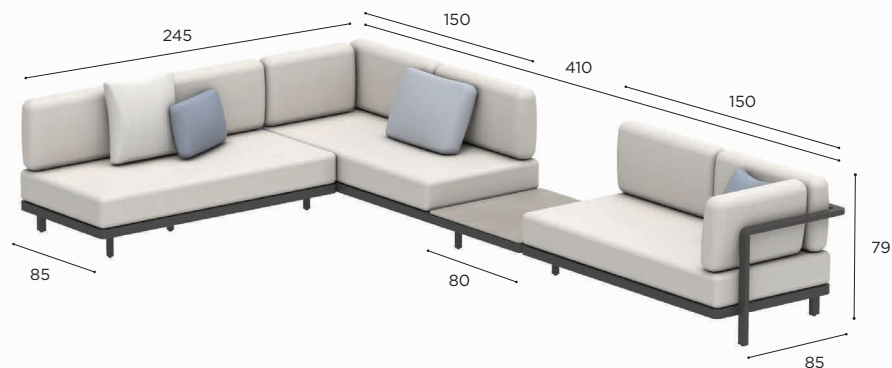

ALURA LOUNGE SETS

STANDARD / ON REQUEST

SET 11	
REF:	ALRL 11...
INFO:	ASSEMBLING NEEDED

		COATED ALUMINIUM			
		WR	PB	S	A
BATYLINE	WU	ALRL 11 WRWU € 6.929			
	PG		ALRL 11 PBPG € 6.929	ALRL 11 SPG € 6.929	
	ZU				ALRL 11 AZU € 6.479
CUSHIONS (EXCL. DECO CUSHIONS)					
PIL ALRL 11 SET ED... (11 pcs)					
STAND.				€ 5.975	
CAT. A				€ 5.295	
CAT. B				€ 6.354	
CAT. C				€ 7.413	
TABLE TOPS					
SEE OPTIONS P. 203					
OUTDOOR COVERS					
ODCALRLSET11					
STAND.				€ 980	

SET 12	
REF:	ALRL 12...
INFO:	ASSEMBLING NEEDED