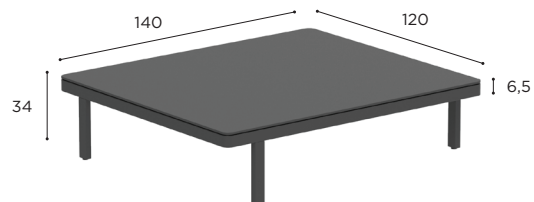

ALURA LOUNGE SPECIFICATIONS

STANDARD / ON REQUEST

LOUNGE TABLE	
REF:	ALRL 140 LTH...
WEIGHT:	19,8 kg
INFO:	ASSEMBLING NEEDED

		COATED ALUMINIUM + BATYLINE			
		WR	PB	S	A
CERAMIC	WUM	ALRL 140 LTH CWRWUM € 3.649	ALRL 140 LTH CPBWUM € 3.649	ALRL 140 LTH CSWUM € 3.649	ALRL 140 LTH CAWUM € 3.529
	BS	ALRL 140 LTH CWRBS € 4.149	ALRL 140 LTH CPBBS € 4.149	ALRL 140 LTH CSBS € 4.149	ALRL 140 LTH CABS € 4.029
	CD	ALRL 140 LTH CWRCD € 4.149	ALRL 140 LTH CPBCD € 4.149	ALRL 140 LTH CSCD € 4.149	ALRL 140 LTH CACD € 4.029
	TR	ALRL 140 LTH CWRTR € 3.399	ALRL 140 LTH CPBTR € 3.399	ALRL 140 LTH CSTR € 3.399	ALRL 140 LTH CATR € 3.279
	CL	ALRL 140 LTH CWRCL € 4.149	ALRL 140 LTH CPBCL € 4.149	ALRL 140 LTH CSCL € 4.149	ALRL 140 LTH CACL € 4.029
	TS	ALRL 140 LTH CWRTS € 4.149	ALRL 140 LTH CPBTS € 4.149	ALRL 140 LTH CSTS € 4.149	ALRL 140 LTH CATS € 4.029
	TM	ALRL 140 LTH CWRTM € 4.149	ALRL 140 LTH CPBTM € 4.149	ALRL 140 LTH CSTM € 4.149	ALRL 140 LTH CATM € 4.029
	NM	ALRL 140 LTH CWRNM € 4.549	ALRL 140 LTH CPBNM € 4.549	ALRL 140 LTH CSNM € 4.549	ALRL 140 LTH CANM € 4.429
	ZUM	ALRL 140 LTH CWRZUM € 4.149	ALRL 140 LTH CPBZUM € 4.149	ALRL 140 LTH CSZUM € 4.149	ALRL 140 LTH CAZUM € 4.029

TABLE TOP	
REF:	ALRL 140 TOP...
WEIGHT:	24 kg