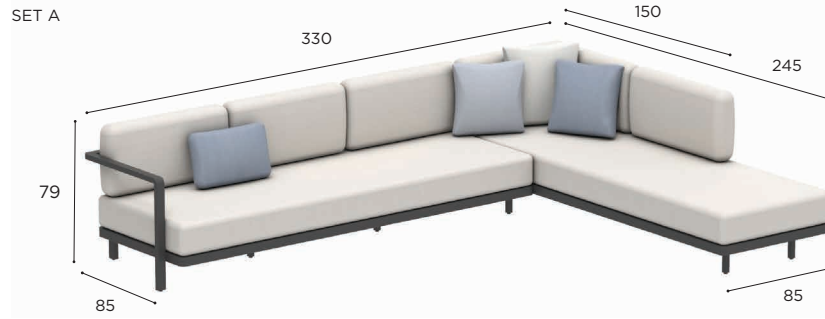

ALURA LOUNGE SETS

STANDARD / ON REQUEST

SET 07	
REF:	ALRL 07...
INFO:	ASSEMBLING NEEDED

SET B