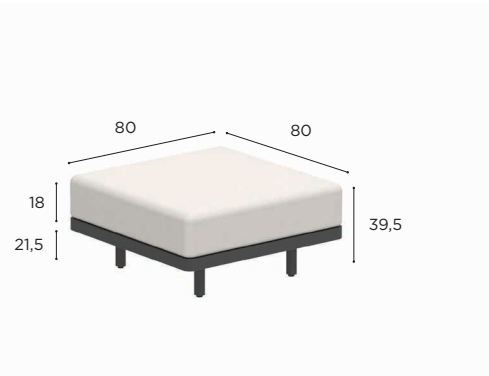

COATED ALUMINIUM			
		WR	PB	S	A
BATYLINE	WU	ALRL 80 F TWRWU € 1.209			
	PG		ALRL 80 F TPBPG € 1.209	ALRL 80 F TSPG € 1.209	
	ZU				ALRL 80 F TAZU € 1.129
		CUSHIONS			
		PIL ALRL 80 ED... (1 pc)			
STAND.		€ 730			
CAT. A		€ 645			
CAT. B		€ 774			
CAT. C		€ 903			

FOOTREST	
REF:	ALRL 140 F T...
WEIGHT:	31,8 kg
INFO:	ASSEMBLING NEEDED