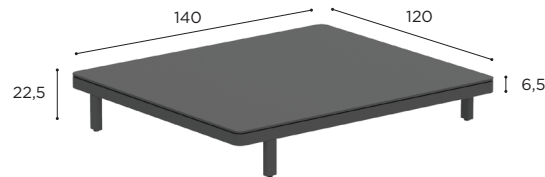

COATED ALUMINIUM + BATYLINE			
		WR	PB	S	A
CERAMIC	WUM	ALRL 140 LTL CWRWUM € 3.549	ALRL 140 LTL CPBWUM € 3.549	ALRL 140 LTL CSWUM € 3.549	ALRL 140 LTL CAWUM € 3.429
	BS	ALRL 140 LTL CWRBS € 4.049	ALRL 140 LTL CPBBS € 4.049	ALRL 140 LTL CSBS € 4.049	ALRL 140 LTL CABS € 3.929
	CD	ALRL 140 LTL CWRCD € 4.049	ALRL 140 LTL CPBCD € 4.049	ALRL 140 LTL CSCD € 4.049	ALRL 140 LTL CACD € 3.929
	TR	ALRL 140 LTL CWRTR € 3.299	ALRL 140 LTL CPBTR € 3.299	ALRL 140 LTL CSTR € 3.299	ALRL 140 LTL CATR € 3.179
	CL	ALRL 140 LTL CWRCL € 4.049	ALRL 140 LTL CPBCL € 4.049	ALRL 140 LTL CSCL € 4.049	ALRL 140 LTL CACL € 3.929
	TS	ALRL 140 LTL CWRTS € 4.049	ALRL 140 LTL CPBTS € 4.049	ALRL 140 LTL CSTS € 4.049	ALRL 140 LTL CATS € 3.929
	TM	ALRL 140 LTL CWRTM € 4.049	ALRL 140 LTL CPBTM € 4.049	ALRL 140 LTL CSTM € 4.049	ALRL 140 LTL CATM € 3.929
	NM	ALRL 140 LTL CWRNM € 4.449	ALRL 140 LTL CPBNM € 4.449	ALRL 140 LTL CSNM € 4.449	ALRL 140 LTL CANM € 4.329
	ZUM	ALRL 140 LTL CWRZUM € 4.049	ALRL 140 LTL CPBZUM € 4.049	ALRL 140 LTL CSZUM € 4.049	ALRL 140 LTL CAZUM € 3.929