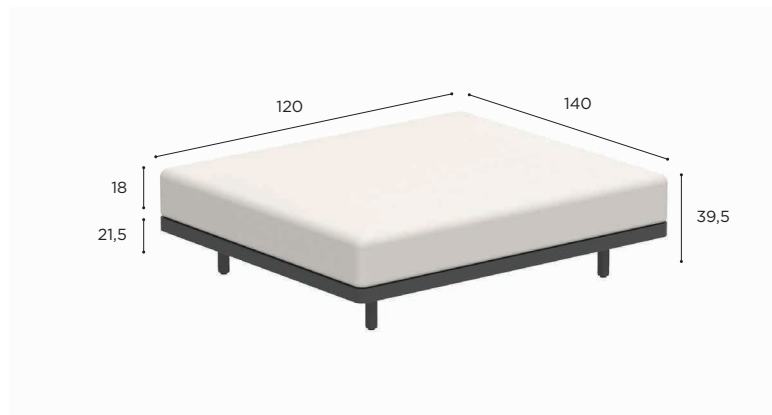

COATED ALUMINIUM			
		WR	PB	S	A
BATYLINE	WU	ALRL 140 F TWRWU € 1.829			
	PG		ALRL 140 F TPBPG € 1.829	ALRL 140 F TSPG € 1.829	
	ZU				ALRL 140 F TAZU € 1.729
		CUSHIONS			
		PIL ALRL 140 ED... (1 pc)			
STAND.		€ 1.635			
CAT. A		€ 1.450			
CAT. B		€ 1.740			
CAT. C		€ 2.030