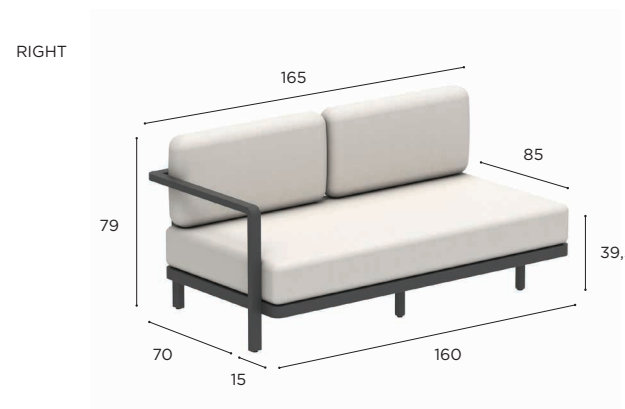

COATED ALUMINIUM			
		WR	PB	S	A
BATYLINE	WU	ALRL 160 L TWRWU € 2.119			
	PG	ALRL 160 R TWRWU € 2.119	ALRL 160 L TPBPG € 2.119	ALRL 160 L TSPG € 2.119	
	ZU		ALRL 160 R TPBPG € 2.119	ALRL 160 R TSPG € 2.119	ALRL 160 L TAZU € 1.969
		CUSHIONS			
		PIL ALRL 160 SET ED... (3 pcs)			
STAND.		€ 1.820			
CAT. A		€ 1.615			
CAT. B		€ 1.938			
CAT. C		€ 2.261