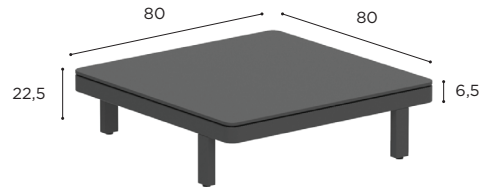

# ALURA LOUNGE SPECIFICATIONS

STANDARD / ON REQUEST

THREE SEATER	
REF:	ALRL 240 T...
WEIGHT:	50 kg
INFO:	ASSEMBLING NEEDED

		COATED ALUMINIUM			
		WR	PB	S	A
BATYLINE	WU	ALRL 240 TWRWU € 2.949			
	PG		ALRL 240 TPBPG € 2.949	ALRL 240 TSPG € 2.949	
	ZU				ALRL 240 TAZU € 2.749
		CUSHIONS			
		PIL ALRL 240 SET ED... (4 pcs)			
STAND.		€ 2.735			
CAT. A		€ 2.425			
CAT. B		€ 2.910			
CAT. C		€ 3.395			

# ALURA LOUNGE SPECIFICATIONS

LOUNGE TABLE	
REF:	ALRL 80...
WEIGHT:	C: 25,8 kg W: 19,1 kg
INFO:	ASSEMBLING NEEDED

LOUNGE TABLE	
REF:	ALRL 80 LTL...
WEIGHT:	C: 24 kg W: 17 kg
INFO:	ASSEMBLING NEEDED

		COATED ALUMINIUM + BATYLINE				
		WR	PB	S	A	
CERAMIC	WUM	ALRL 80 CWRWUM € 2.059	ALRL 80 CPBWUM € 2.059	ALRL 80 CSWUM € 2.059	ALRL 80 CAWUM € 1.979	
	BS	ALRL 80 CWRBS € 2.309	ALRL 80 CPBBS € 2.309	ALRL 80 CSBS € 2.309	ALRL 80 CABS € 2.229	
	CD	ALRL 80 CWRCD € 2.309	ALRL 80 CPBCD € 2.309	ALRL 80 CSCD € 2.309	ALRL 80 CACD € 2.229	
	TR	ALRL 80 CWRTR € 2.009	ALRL 80 CPBTR € 2.009	ALRL 80 CSTR € 2.009	ALRL 80 CATR € 1.929	
	TG	ALRL 80 CWR TG € 2.009	ALRL 80 CPBTG € 2.009	ALRL 80 CSTG € 2.009	ALRL 80 CATG € 1.929	
	CL	ALRL 80 CWRCL € 2.309	ALRL 80 CPBCL € 2.309	ALRL 80 CSCL € 2.309	ALRL 80 CACL € 2.229	
	PG	ALRL 80 CWRPG € 2.059	ALRL 80 CPBPG € 2.059	ALRL 80 CSPG € 2.059	ALRL 80 CAPG € 1.979	
	TS	ALRL 80 CWR TS € 2.309	ALRL 80 CPB TS € 2.309	ALRL 80 CSTS € 2.309	ALRL 80 CATS € 2.229	
	TM	ALRL 80 CWR TM € 2.309	ALRL 80 CPB TM € 2.309	ALRL 80 CSTM € 2.309	ALRL 80 CATM € 2.229	
	NM	ALRL 80 CWR NM € 2.459	ALRL 80 CPB NM € 2.459	ALRL 80 CSNM € 2.459	ALRL 80 CANM € 2.379	
	ZUM	ALRL 80 CWR ZUM € 2.309	ALRL 80 CPB ZUM € 2.309	ALRL 80 CSZUM € 2.309	ALRL 80 CAZUM € 2.229	
	TEAK	W	ALRL 80 WWR € 2.009	ALRL 80 WPB € 2.009	ALRL 80 WS € 2.009	ALRL 80 WA € 1.929