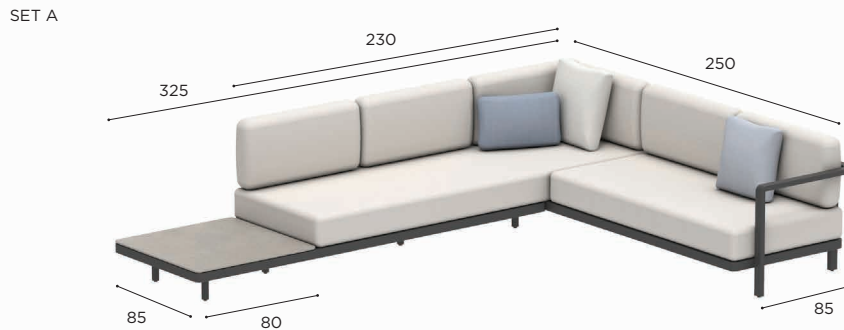

COATED ALUMINIUM			
		WR	PB	S	A
BATYLINE	WU	ALRL 10 A WRWU € 5.469			
		ALRL 10 B WRWU € 5.469			
	PG	ALRL 10 A PBPG € 5.469	ALRL 10 A SPG € 5.469		
		ALRL 10 B PBPG € 5.469	ALRL 10 B SPG € 5.469		
ZU				ALRL 10 A AZU € 5.069 ALRL 10 B AZU € 5.069	
CUSHIONS (EXCL. DECO CUSHIONS)					
PIL ALRL 10 AB SET ED... (8 pcs)					
STAND.		€ 4.810			
CAT. A		€ 4.265			
CAT. B		€ 5.118			
CAT. C		€ 5.971			
TABLE TOPS					
SEE OPTIONS P. 203					
OUTDOOR COVERS					
ODCALRLSET10A/ODCALRLSET10B					
STAND.		€ 840