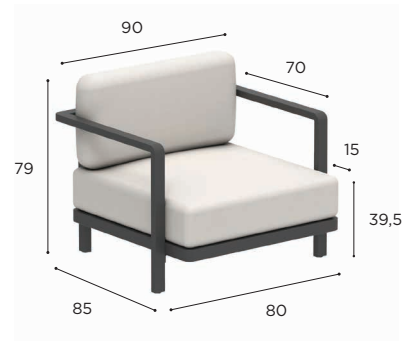

ALURA LOUNGE SPECIFICATIONS

STANDARD / ON REQUEST

ONE SEATER	
REF:	ALRL 100 T...
WEIGHT:	22 kg
INFO:	ASSEMBLING NEEDED

		COATED ALUMINIUM			
		WR	PB	S	A
BATYLINE	WU	ALRL 100 TWRWU € 1.479			
	PG		ALRL 100 TPBPG € 1.479	ALRL 100 TSPG € 1.479	
	ZU				ALRL 100 TAZU € 1.379
		CUSHIONS			
		PIL ALRL 100 SET ED... (2 pcs)			
STAND.		€ 1.020			
CAT. A		€ 905			
CAT. B		€ 1.086			
CAT. C		€ 1.267			

FOOTREST	
REF:	ALRL 80 F T...
WEIGHT:	14,5 kg
INFO:	ASSEMBLING NEEDED