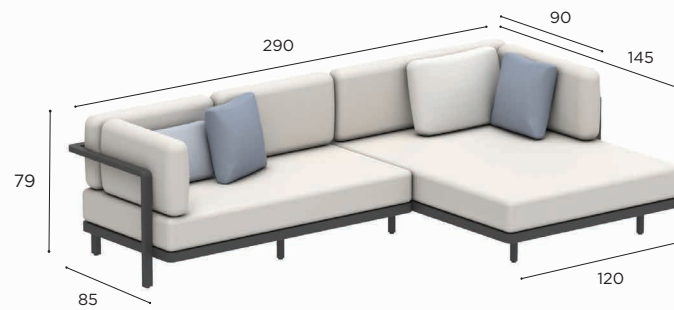

ALURA LOUNGE SETS

SET 13
REF: ALRL 13...
INFO: ASSEMBLING NEEDED

		COATED ALUMINIUM			
		WR	PB	S	A
BATYLINE	WU	ALRL 13 A WRWU € 4.919			
		ALRL 13 B WRWU € 4.919			
	PG		ALRL 13 A PBPG € 4.919	ALRL 13 A SPG € 4.919	
			ALRL 13 B PBPG € 4.919	ALRL 13 B SPG € 4.919	
	ZU				ALRL 13 A AZU € 4.569
					ALRL 13 B AZU € 4.569
CUSHIONS (EXCL. DECO CUSHIONS)					
PIL ALRL 13 AB SET ED... (8 pcs)					
STAND.		€ 4.150			
CAT. A		€ 3.680			
CAT. B		€ 4.416			
CAT. C		€ 5.152			
TABLE TOPS					
SEE OPTIONS P. 203					
OUTDOOR COVERS					
ODCALRLSET13A/ODCALRLSET13B					
STAND.		€ 700			

SET 14
REF: ALRL 14...
INFO: ASSEMBLING NEEDED

SET A

SET B

		COATED ALUMINIUM			
		WR	PB	S	A
BATYLINE	WU	ALRL 14 A WRWU € 4.619			
		ALRL 14 B WRWU € 4.619			
	PG		ALRL 14 A PBPG € 4.619	ALRL 14 A SPG € 4.619	
			ALRL 14 B PBPG € 4.619	ALRL 14 B SPG € 4.619	
	ZU				ALRL 14 A AZU € 4.319
					ALRL 14 B AZU € 4.319
CUSHIONS (EXCL. DECO CUSHIONS)					
PIL ALRL 14 AB SET ED... (7 pcs)					
STAND.		€ 4.400			
CAT. A		€ 3.900			
CAT. B		€ 4.680			
CAT. C		€ 5.460			
OUTDOOR COVERS					
ODCALRLSET14A/ODCALRLSET14B					
STAND.		€ 560