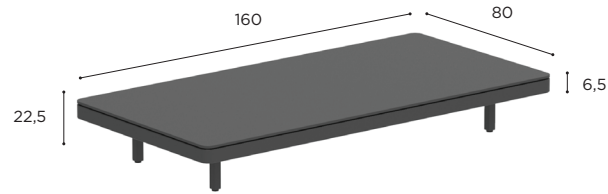

ALURA LOUNGE SPECIFICATIONS

LOUNGE TABLE	
REF:	ALRL 160...
WEIGHT:	46 kg
INFO:	ASSEMBLING NEEDED

		COATED ALUMINIUM + BATYLINE			
		WR	PB	S	A
CERAMIC	WUM	ALRL 160 CWRWUM € 3.199	ALRL 160 CPBWUM € 3.199	ALRL 160 CSWUM € 3.199	ALRL 160 CAWUM € 3.079
	BS	ALRL 160 CWRBS € 3.599	ALRL 160 CPBBS € 3.599	ALRL 160 CSBS € 3.599	ALRL 160 CABS € 3.479
	CD	ALRL 160 CWRCD € 3.599	ALRL 160 CPBCD € 3.599	ALRL 160 CSCD € 3.599	ALRL 160 CACD € 3.479
	TR	ALRL 160 CWRTR € 2.999	ALRL 160 CPBTR € 2.999	ALRL 160 CSTR € 2.999	ALRL 160 CATR € 2.879
	TG	ALRL 160 CWR TG € 2.999	ALRL 160 CPB TG € 2.999	ALRL 160 CSTG € 2.999	ALRL 160 CATG € 2.879
	CL	ALRL 160 CWRCL € 3.599	ALRL 160 CPBCL € 3.599	ALRL 160 CSCL € 3.599	ALRL 160 CACL € 3.479
	PG	ALRL 160 CWRPG € 3.199	ALRL 160 CPBPG € 3.199	ALRL 160 CSPG € 3.199	ALRL 160 CAPG € 3.079
	TS	ALRL 160 CWR TS € 3.599	ALRL 160 CPB TS € 3.599	ALRL 160 CSTS € 3.599	ALRL 160 CATS € 3.479
	TM	ALRL 160 CWR TM € 3.599	ALRL 160 CPB TM € 3.599	ALRL 160 CSTM € 3.599	ALRL 160 CATM € 3.479
	NM	ALRL 160 CWR NM € 3.999	ALRL 160 CPB NM € 3.999	ALRL 160 CSNM € 3.999	ALRL 160 CANM € 3.879
	ZUM	ALRL 160 CWR ZUM € 3.599	ALRL 160 CPB ZUM € 3.599	ALRL 160 CSZUM € 3.599	ALRL 160 CAZUM € 3.479

LOUNGE TABLE	
REF:	ALRL 160 LTL...
WEIGHT:	44 kg
INFO:	ASSEMBLING NEEDED