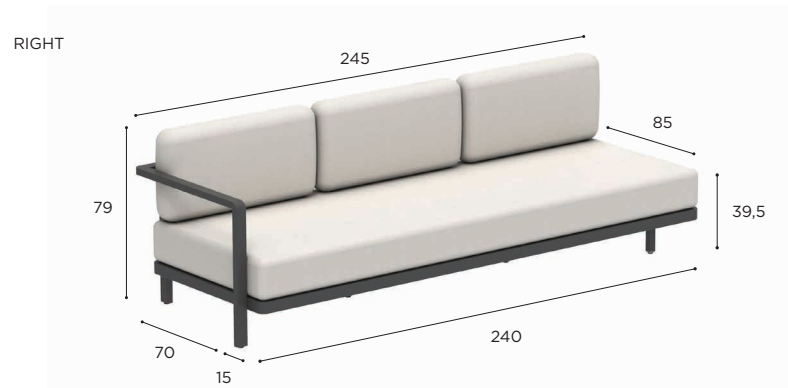

COATED ALUMINIUM			
		WR	PB	S	A
BATYLINE	WU	ALRL 240 L TWRWU € 2.949			
		ALRL 240 R TWRWU € 2.949			
	PG		ALRL 240 L TPBPG € 2.949	ALRL 240 L TSPG € 2.949	
			ALRL 240 R TPBPG € 2.949	ALRL 240 R TSPG € 2.949	
ZU				ALRL 240 L TAZU € 2.749	
				ALRL 240 R TAZU € 2.749	
		CUSHIONS			
		PIL ALRL 240 SET ED... (4 pcs)			
STAND.		€ 2.735			
CAT. A		€ 2.425			
CAT. B		€ 2.910			
CAT. C		€ 3.395