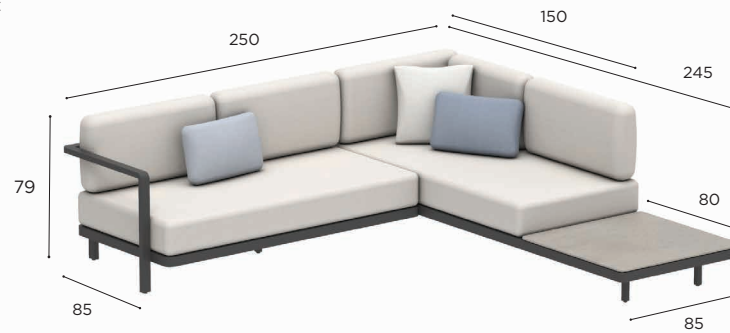

# ALURA LOUNGE SETS

<b>SET 06</b>	
REF:	ALRL 06...
INFO:	ASSEMBLING NEEDED

SET A

SET B

SET C

SET D

		COATED ALUMINIUM				
		WR	PB	S	A	
BATYLINE	WU	ALRL 06 A WRWU € 4.759				
		ALRL 06 B WRWU € 4.759				
		ALRL 06 C WRWU € 4.759				
		ALRL 06 D WRWU € 4.759				
	PG		ALRL 06 A PBPG € 4.759	ALRL 06 A SPG € 4.759		
			ALRL 06 B PBPG € 4.759	ALRL 06 B SPG € 4.759		
			ALRL 06 C PBPG € 4.759	ALRL 06 C SPG € 4.759		
			ALRL 06 D PBPG € 4.759	ALRL 06 D SPG € 4.759		
ZU				ALRL 06 A AZU € 4.409		
				ALRL 06 B AZU € 4.409		
				ALRL 06 C AZU € 4.409		
				ALRL 06 D AZU € 4.409		
CUSHIONS (EXCL. DECO CUSHIONS)						
PIL ALRL 06 AB SET ED.. (7 pcs)						
STAND.		€ 4.520				
CAT. A		€ 4.005				
CAT. B		€ 4.806				
CAT. C		€ 5.607				
PIL ALRL 06 CD SET ED.. (7 pcs)						
STAND.		€ 3.895				
CAT. A		€ 3.455				
CAT. B		€ 4.146				
CAT. C		€ 4.837				
TABLE TOPS						
SEE OPTIONS P. 203						
OUTDOOR COVERS						
ODCALRLSET06A/ODCALRLSET06B ODCALRLSET06C/ODCALRLSET06D						
STAND.		€ 700				