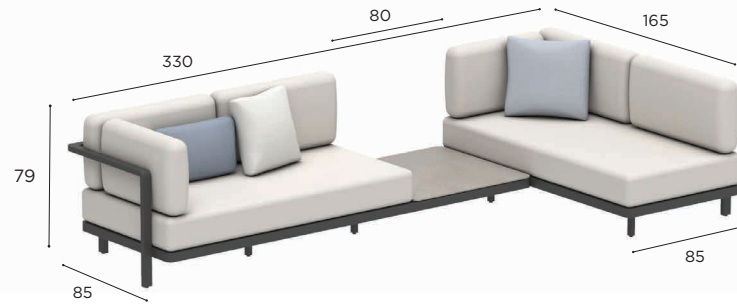

ALURA LOUNGE SETS

SET 13
REF: ALRL 13...
INFO: ASSEMBLING NEEDED

SET A

SET B