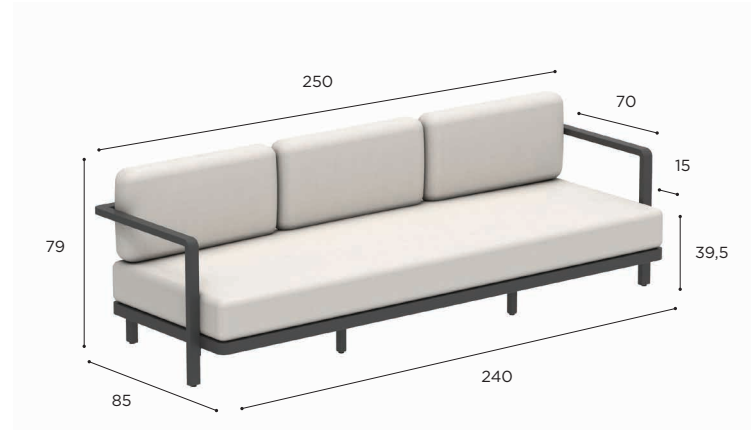

ALURA LOUNGE SPECIFICATIONS

STANDARD / ON REQUEST

THREE SEATER	
REF:	ALRL 240 T...
WEIGHT:	50 kg
INFO:	ASSEMBLING NEEDED

		COATED ALUMINIUM			
		WR	PB	S	A
BATYLINE	WU	ALRL 240 TWRWU € 2.949			
	PG		ALRL 240 TPBPG € 2.949	ALRL 240 TSPG € 2.949	
	ZU				ALRL 240 TAZU € 2.749
		CUSHIONS			
		PIL ALRL 240 SET ED... (4 pcs)			
STAND.		€ 2.735			
CAT. A		€ 2.425			
CAT. B		€ 2.910			
CAT. C		€ 3.395			

L/R ARM MODULE	
REF:	ALRL 240 (LT/RT)...
WEIGHT:	49 kg
INFO:	ASSEMBLING NEEDED