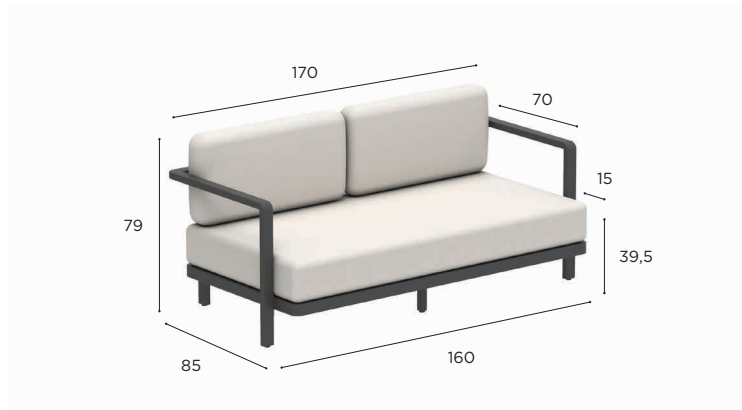

ALURA LOUNGE SPECIFICATIONS

TWO SEATER	
REF:	ALRL 160 T...
WEIGHT:	35 kg
INFO:	ASSEMBLING NEEDED

		COATED ALUMINIUM			
		WR	PB	S	A
BATYLINE	WU	ALRL 160 TWRWU € 2.119			
	PG		ALRL 160 TPBPG € 2.119	ALRL 160 TSPG € 2.119	
	ZU				ALRL 160 TAZU € 1.969
		CUSHIONS			
		PIL ALRL 160 SET ED... (3 pcs)			
STAND.		€ 1.820			
CAT. A		€ 1.615			
CAT. B		€ 1.938			
CAT. C		€ 2.261			

L/R ARM MODULE	
REF:	ALRL 160 (LT/RT)...
WEIGHT:	34 kg
INFO:	ASSEMBLING NEEDED