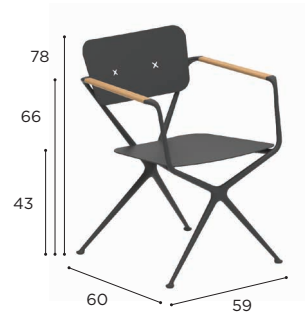

EXES

Design by Kris Van Puyvelde

EXES SPECIFICATIONS

STANDARD / ON REQUEST

DINING CHAIR	
REF:	EXS 55...
WEIGHT:	8,5 kg
INFO:	ASSEMBLING NEEDED TEAK ARMRESTS FIXING CROSSES IN FRAME COLOUR

	COATED ALUMINIUM				
	WR	PB	S	BR	A
	EXS 55 WR € 1.059	EXS 55 PB € 1.059	EXS 55 S € 1.059	EXS 55 BR € 1.059	EXS 55 A € 999
	CUSHIONS				
	PIL EXS 55 BED... (BACK)				
CAT. A	€ 170				
CAT. B	€ 204				
CAT. C	€ 238				
	PIL EXS 55 SED... (SEAT)				
CAT. A	€ 185				
CAT. B	€ 222				
CAT. C	€ 259				
	OPTIONAL TEAK FIXING CROSSES (SET) FOR BACKREST CUSHION				
	PIL EXS FCW € 99				

 = STANDARD CROSSES IN FRAME COLOUR (SET)

 = OPTIONAL TEAK CROSSES (SET)

LOW CHAIR	
REF:	EXS 77...
WEIGHT:	9 kg
INFO:	ASSEMBLING NEEDED TEAK ARMRESTS FIXING CROSSES IN FRAME COLOUR

	COATED ALUMINIUM				
	WR	PB	S	BR	A
	EXS 77 WR € 1.699	EXS 77 PB € 1.699	EXS 77 S € 1.699	EXS 77 BR € 1.699	EXS 77 A € 1.599
	CUSHIONS				
	PIL EXS 77 BED... (BACK)				
CAT. A	€ 185				
CAT. B	€ 222				
CAT. C	€ 259				
	PIL EXS 77 SED... (SEAT)				
CAT. A	€ 195				
CAT. B	€ 234				
CAT. C	€ 273				
	OPTIONAL TEAK FIXING CROSSES (SET) FOR BACKREST CUSHION				
	PIL EXS FCW € 99				