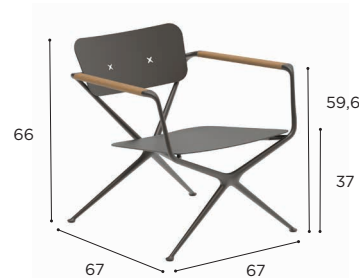

EXES

Design by Kris Van Puyvelde

EXES SPECIFICATIONS

STANDARD / ON REQUEST

DINING CHAIR	
REF:	EXS 55...
WEIGHT:	8,5 kg
INFO:	ASSEMBLING NEEDED TEAK ARMRESTS FIXING CROSSES IN FRAME COLOUR

	COATED ALUMINIUM				
	WR	PB	S	BR	A
	EXS 55 WR € 1.059	EXS 55 PB € 1.059	EXS 55 S € 1.059	EXS 55 BR € 1.059	EXS 55 A € 999
	CUSHIONS				
	PIL EXS 55 BED... (BACK)				
CAT. A	€ 170				
CAT. B	€ 204				
CAT. C	€ 238				
	PIL EXS 55 SED... (SEAT)				
CAT. A	€ 185				
CAT. B	€ 222				
CAT. C	€ 259				
	OPTIONAL TEAK FIXING CROSSES (SET) FOR BACKREST CUSHION				
	PIL EXS FCW € 99				

 = STANDARD CROSSES IN FRAME COLOUR (SET)

 = OPTIONAL TEAK CROSSES (SET)

LOW CHAIR	
REF:	EXS 77...
WEIGHT:	9 kg
INFO:	ASSEMBLING NEEDED TEAK ARMRESTS FIXING CROSSES IN FRAME COLOUR

	COATED ALUMINIUM				
	WR	PB	S	BR	A
	EXS 77 WR € 1.699	EXS 77 PB € 1.699	EXS 77 S € 1.699	EXS 77 BR € 1.699	EXS 77 A € 1.599
	CUSHIONS				
	PIL EXS 77 BED... (BACK)				
CAT. A	€ 185				
CAT. B	€ 222				
CAT. C	€ 259				
	PIL EXS 77 SED... (SEAT)				
CAT. A	€ 195				
CAT. B	€ 234				
CAT. C	€ 273				
	OPTIONAL TEAK FIXING CROSSES (SET) FOR BACKREST CUSHION				
	PIL EXS FCW € 99				