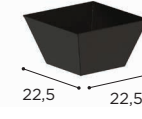

MOZAIX LOUNGE SPECIFICATIONS

STANDARD / ON REQUEST

MOZAIX SIDE TABLE	
REF:	MZX ST040BR...
WEIGHT:	2,85 kg
INFO:	ASSEMBLING NEEDED

COATED ALUMINIUM
BR
MZX ST 040 BR
€ 399

MOZAIX PLANTER	
REF:	MZX PLBR...
WEIGHT:	0,25 kg

	COATED ALUMINIUM
	BR
DEPTH 7 CM	MZX PL 07 BR € 69
DEPTH 12 CM	MZX PL 12 BR € 79

MOZAIX LAMP SMALL	
REF:	RPY TMBRBR...
WEIGHT:	2,35 kg
INFO:	SOLAR POWERED ASSEMBLING NEEDED

COATED STAINLESS STEEL + FIBER
BR
RPY TM BR BR
€ 549

MOZAIX TILES	
REF:	MZX TILE...
WEIGHT:	0,77 kg

ENAMELED LAVA STONE	MO	MZX TILE MO € 89
	LA	MZX TILE LA € 89
	JA	MZX TILE JA € 89
	PE	MZX TILE PE € 89
	SL	MZX TILE SL € 89
WOOD	DU	MZX TILE DU € 89
	MHOT	MZX TILE MHOT € 69
	W	MZX TILE W € 99

MOZAIX LAMP BIG	
REF:	RPY PMUBRBR...
WEIGHT:	7 kg
INFO:	SOLAR POWERED ASSEMBLING NEEDED

COATED STAINLESS STEEL + FIBER
BR
RPY PMU BR BR
€ 1.149