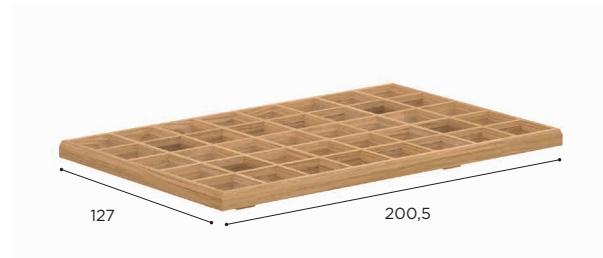

MAHOGANY OILED TEAK	TEAK
MHOT	W
MZX 200 MHOTFR* € 2.449	MZX 200 WFR € 3.999

LOUNGE ELEMENT 225	
REF:	MZX 225...
WEIGHT:	47 kg
INFO:	5 LEGS INCLUDED ASSEMBLING NEEDED