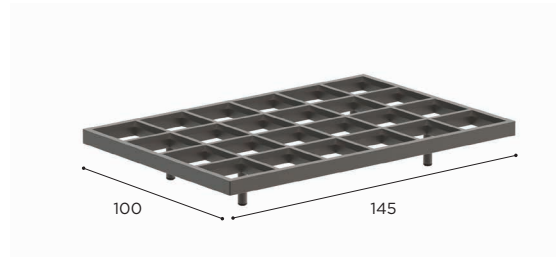

COATED ALUMINIUM				
WR	PB	S	BR	A
MZX 145 WR	MZX 145 PB	MZX 145 S	MZX 145 BR	MZX 145 A
€ 2.019	€ 2.019	€ 2.019	€ 1.899	€ 2.019

LOUNGE ELEMENT 195	
REF:	MZX 195...
WEIGHT:	28 kg
INFO:	5 LEGS INCLUDED ASSEMBLING NEEDED