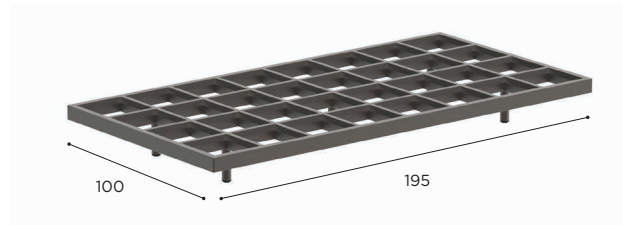

COATED ALUMINIUM				
WR	PB	S	BR	A
MZX 195 WR	MZX 195 PB	MZX 195 S	MZX 195 BR	MZX 195 A
€ 2.599	€ 2.599	€ 2.599	€ 2.449	€ 2.599

LOUNGE ELEMENT 220	
REF:	MZX 220...
WEIGHT:	31 kg
INFO:	5 LEGS INCLUDED ASSEMBLING NEEDED