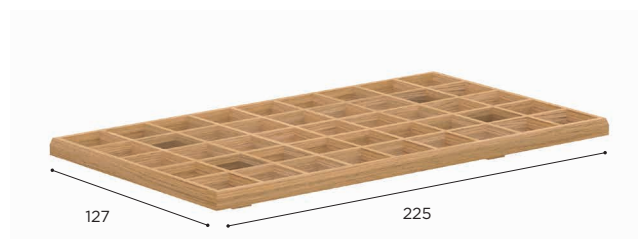

MAHOGANY OILED TEAK	TEAK
MHOT	W
MZX 225 MHOTFR* € 2.799	MZX 225 WFR € 4.449