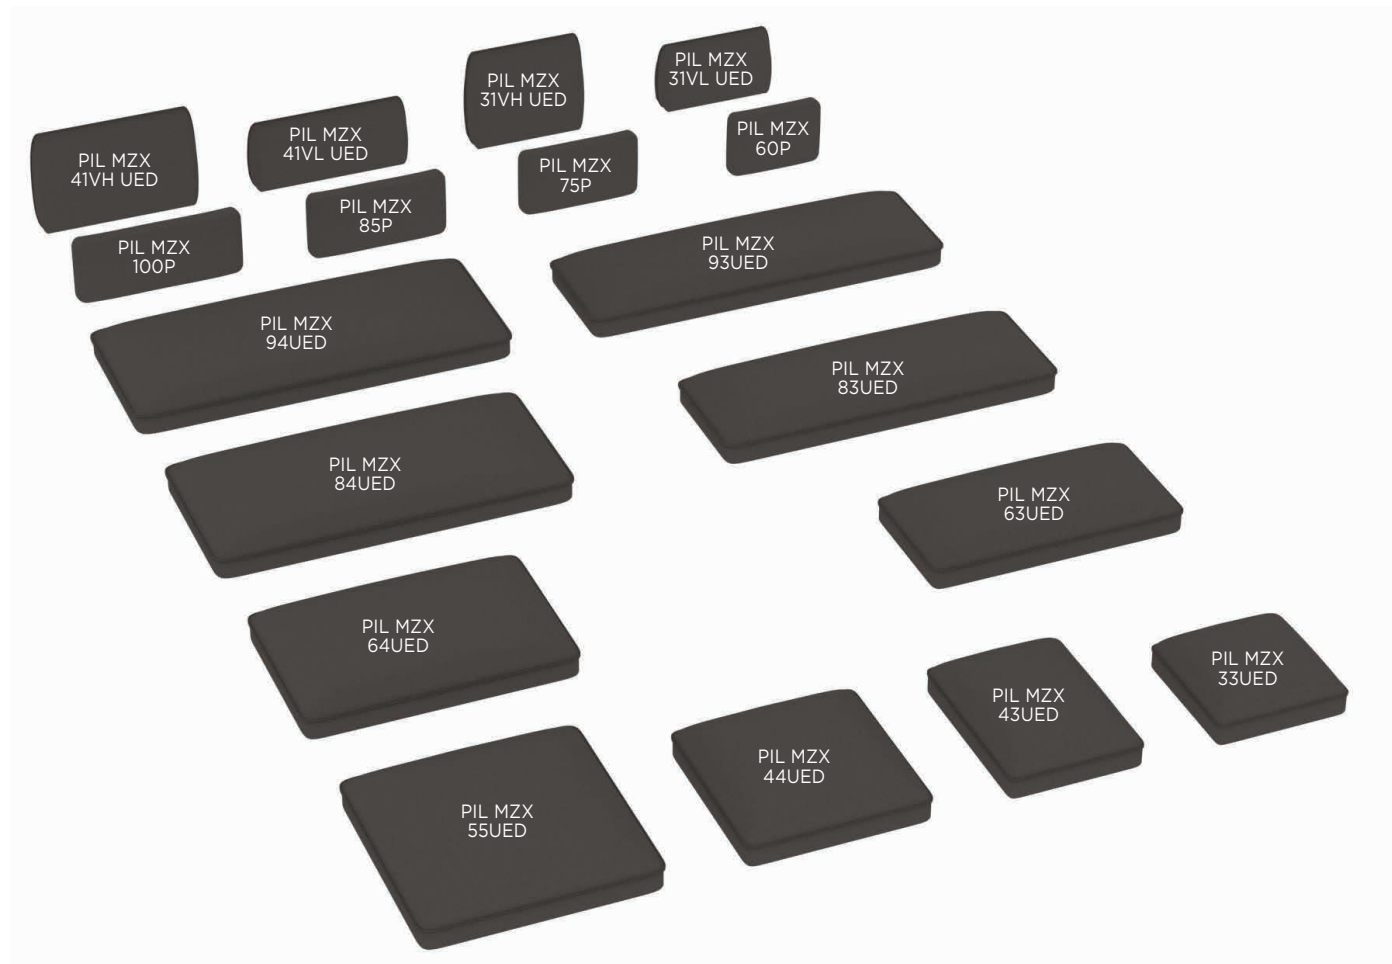

BACK CUSHIONS	
BACK 75 x 65 (HIGH)	
PIL MZX 31VH UED...	
STAND.	€ 1.120
CAT. A	€ 995
CAT. B	€ 1.194
CAT. C	€ 1.393
BACK 75 x 40 (LOW)	
PIL MZX 31VL UED...	
STAND.	€ 1.010
CAT. A	€ 895
CAT. B	€ 1.074
CAT. C	€ 1.253
BACK 100 x 65 (HIGH)	
PIL MZX 41VH UED...	
STAND.	€ 1.235
CAT. A	€ 1.095
CAT. B	€ 1.314
CAT. C	€ 1.533
BACK 100 x 40 (LOW)	
PIL MZX 41VL UED...	
STAND.	€ 1.120
CAT. A	€ 995
CAT. B	€ 1.194
CAT. C	€ 1.393

COMFORT CUSHIONS	
COMFORT CUSHION 60 x 40	
PIL MZX 60P...	
STAND.	€ 210
CAT. A	€ 185
CAT. B	€ 222
CAT. C	€ 259
COMFORT CUSHION 75 x 40	
PIL MZX 75P...	
STAND.	€ 250
CAT. A	€ 220
CAT. B	€ 264
CAT. C	€ 308
COMFORT CUSHION 85 x 40	
PIL MZX 85P...	
STAND.	€ 275
CAT. A	€ 245
CAT. B	€ 294
CAT. C	€ 343
COMFORT CUSHION 100 x 40	
PIL MZX 100P...	
STAND.	€ 310
CAT. A	€ 275
CAT. B	€ 330
CAT. C	€ 385