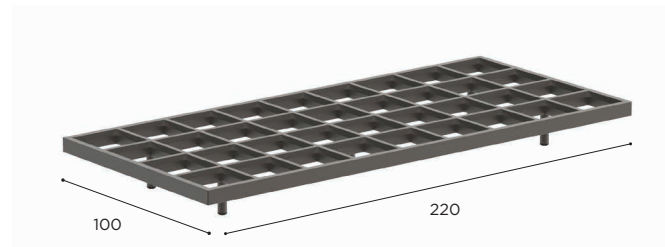

COATED ALUMINIUM				
WR	PB	S	BR	A
MZX 220 WR	MZX 220 PB	MZX 220 S	MZX 220 BR	MZX 220 A
€ 2.899	€ 2.899	€ 2.899	€ 2.749	€ 2.899