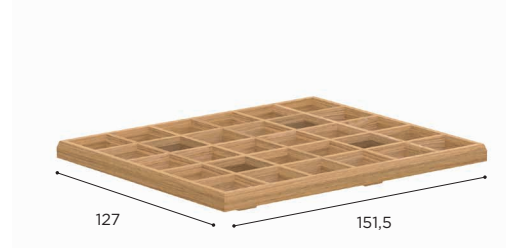

# MOZAIX LOUNGE SPECIFICATIONS

LOUNGE ELEMENT 125	
REF:	MZX 125...
WEIGHT:	27 kg
INFO:	4 LEGS INCLUDED ASSEMBLING NEEDED

MAHOGANY OILED TEAK	TEAK
MHOT	W
MZX 125 MHOTFR* € 1.699	MZX 125 WFR € 2.749

LOUNGE ELEMENT 150	
REF:	MZX 150...
WEIGHT:	32 kg
INFO:	4 LEGS INCLUDED ASSEMBLING NEEDED