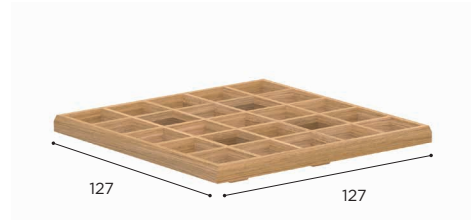

MOZAIX LOUNGE SPECIFICATIONS

LOUNGE ELEMENT 125	
REF:	MZX 125...
WEIGHT:	27 kg
INFO:	4 LEGS INCLUDED ASSEMBLING NEEDED

MAHOGANY OILED TEAK	TEAK
MHOT	W
MZX 125 MHOTFR* € 1.699	MZX 125 WFR € 2.749

LOUNGE ELEMENT 150	
REF:	MZX 150...
WEIGHT:	32 kg
INFO:	4 LEGS INCLUDED ASSEMBLING NEEDED