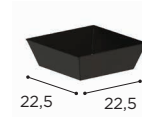

# MOZAIX LOUNGE SPECIFICATIONS

STANDARD / ON REQUEST

MOZAIX SIDE TABLE	
REF:	MZX ST040BR...
WEIGHT:	2,85 kg
INFO:	ASSEMBLING NEEDED

COATED ALUMINIUM
BR
MZX ST 040 BR
€ 399

MOZAIX PLANTER	
REF:	MZX PLBR...
WEIGHT:	0,25 kg