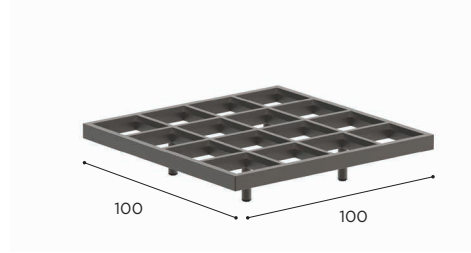

# MOZAIX LOUNGE SPECIFICATIONS

STANDARD / ON REQUEST

LOUNGE ELEMENT 100	
REF:	MZX 100...
WEIGHT:	16 kg
INFO:	4 LEGS INCLUDED ASSEMBLING NEEDED

COATED ALUMINIUM				
WR	PB	S	BR	A
MZX 100 WR	MZX 100 PB	MZX 100 S	MZX 100 BR	MZX 100 A
€ 1.569	€ 1.569	€ 1.569	€ 1.449	€ 1.569