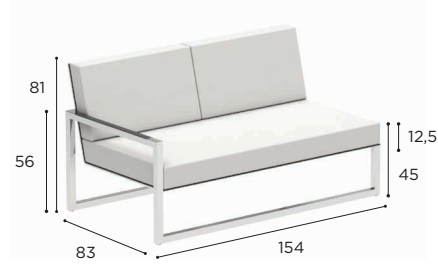

NINIX LOUNGE SPECIFICATIONS

TWO SEATER RIGHT MODULAR ELEMENT	
REF:	NNXL 160RT..
WEIGHT:	46,8 kg
INFO:	OPTIONAL TEAK ARMRESTS BRONZE FRAME INCLUDES OILED TEAK ARMRESTS