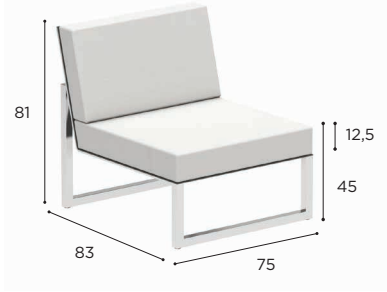

NINIX LOUNGE

Design by Kris Van Puyvelde

NINIX LOUNGE STANDARD FABRICS

ALL OTHER FABRICS & COLOURS AVAILABLE ON REQUEST PP. 408-413

NATURAL GREY DOT
REF: NGD - CAT. B

NATURAL SILVER DOT
REF: NSD - CAT. B

NATURAL LINEN DOT
REF: NLD - CAT. B

NATURAL WHITE DOT
REF: NWD - CAT. B

NINIX LOUNGE SPECIFICATIONS

STANDARD / ON REQUEST

ONE SEATER MODULAR ELEMENT	
REF:	NNXL 80T...
WEIGHT:	21,3 kg

		BRUSHED STAINLESS STEEL	ELECTROPOLISHED STAINLESS STEEL	COATED ALUMINIUM				
		SS	EP	W	PB	S	BR	A
BATYLINE	WU	NNXL 80 TWU € 1.549	NNXL 80 TEPWU € 1.749	NNXL 80 TWWU € 1.349				
	CAU	NNXL 80 TCAU € 1.549	NNXL 80 TEPCAU € 1.749					
	PG				NNXL 80 TPBPG € 1.349	NNXL 80 TSPG € 1.349		
	ZU	NNXL 80 TZU € 1.549	NNXL 80 TEPZU € 1.749					NNXL 80 TAZU € 1.349
	GRP							NNXL 80 TBRGRP € 1.349
CUSHIONS SEE OPTIONS ON P. 289								

RIGHT CORNER MODULAR ELEMENT	
REF:	NNXL 80RT...
WEIGHT:	23,4 kg
INFO:	OPTIONAL TEAK ARMRESTS BRONZE FRAME INCLUDES OILED TEAK ARMRESTS

		BRUSHED STAINLESS STEEL	ELECTROPOLISHED STAINLESS STEEL	COATED ALUMINIUM				
		SS	EP	W	PB	S	BR	A
BATYLINE	WU	NNXL 80 RTWU € 1.699	NNXL 80 RTEPWU € 1.899	NNXL 80 RTWWU € 1.499				
	CAU	NNXL 80 RTCAU € 1.699	NNXL 80 RTEPCAU € 1.899					
	PG				NNXL 80 RTPBPG € 1.499	NNXL 80 RTSPG € 1.499		
	ZU	NNXL 80 RTZU € 1.699	NNXL 80 RTEPZU € 1.899					NNXL 80 RTAZU € 1.499
	GRP							NNXL 80 RTBRGRP € 1.499
NNXL 80 T ARWSET (TEAK ARMRESTS) € 35 CUSHIONS SEE OPTIONS ON P. 289								