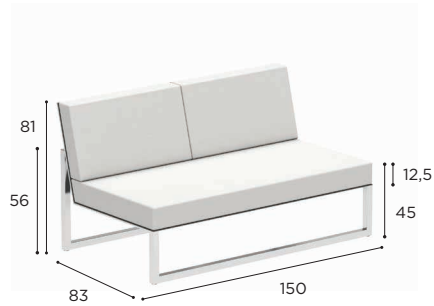

CORNER MODULAR ELEMENT	
REF:	NNXL 80CT..
WEIGHT:	29,4 kg

		BRUSHED STAINLESS STEEL	ELECTROPOLISHED STAINLESS STEEL	COATED ALUMINIUM				
		SS	EP	W	PB	S	BR	A
BATYLINE	WU	NNXL 80 CTWU € 1.999	NNXL 80 CTEPWU € 2.299	NNXL 80 CTWWU € 1.749				
	CAU	NNXL 80 CTCAU € 1.999	NNXL 80 CTEPCAU € 2.299					
	PG				NNXL 80 CTPBPG € 1.749	NNXL 80 CTSPG € 1.749		
	ZU	NNXL 80 CTZU € 1.999	NNXL 80 CTEPZU € 2.299					NNXL 80 CTAZU € 1.749
	GRP						NNXL 80 CTBRGRP € 1.749	
CUSHIONS								
NORMAL BACK CUSHION PIL NNXL 80 C ED... (3 pcs)				SOFT BACK CUSHION PIL NNXL 80 C EDS... (3 pcs)				
STAND.		€ 1.160			€ 1.160			
CAT. A		€ 1.030			€ 1.030			
CAT. B		€ 1.236			€ 1.236			
CAT. C		€ 1.442			€ 1.442			

NINIX LOUNGE SPECIFICATIONS

STANDARD / ON REQUEST

TWO SEATER MODULAR ELEMENT	
REF:	NNXL 160T..
WEIGHT:	49 kg
INFO:	OPTIONAL TEAK ARMRESTS BRONZE FRAME INCLUDES OILED TEAK ARMRESTS

		BRUSHED STAINLESS STEEL	ELECTROPOLISHED STAINLESS STEEL	COATED ALUMINIUM				
		SS	EP	W	PB	S	BR	A
BATYLINE	WU	NNXL 160 TWU € 3.349	NNXL 160 TEPWU € 3.849	NNXL 160 TWWU € 3.079				
	CAU	NNXL 160 TCAU € 3.349	NNXL 160 TEPCAU € 3.849					
	PG				NNXL 160 TPBPG € 3.079	NNXL 160 TSPG € 3.079		
	ZU	NNXL 160 TZU € 3.349	NNXL 160 TEPZU € 3.849					NNXL 160 TAZU € 3.079
	GR						NNXL 160 TBRGRP € 3.079	
NNXL 100 T ARWSET (TEAK ARMRESTS) € 70								
CUSHIONS SEE OPTIONS ON P. 292								

TWO SEATER MODULAR ELEMENT	
REF:	NNXL 160ZT..
WEIGHT:	44,7 kg

		BRUSHED STAINLESS STEEL	ELECTROPOLISHED STAINLESS STEEL	COATED ALUMINIUM				
		SS	EP	W	PB	S	BR	A
BATYLINE	WU	NNXL 160Z TWU € 2.999	NNXL 160Z TEPWU € 3.399	NNXL 160Z TWWU € 2.769				
	CAU	NNXL 160Z TCAU € 2.999	NNXL 160Z TEPCAU € 3.399					
	PG				NNXL 160Z TPBPG € 2.769	NNXL 160Z TSPG € 2.769		
	ZU	NNXL 160Z TZU € 2.999	NNXL 160Z TEPZU € 3.399					NNXL 160Z TAZU € 2.769
	GR						NNXL 160Z TBRGRP € 2.769	
CUSHIONS SEE OPTIONS ON P. 292								