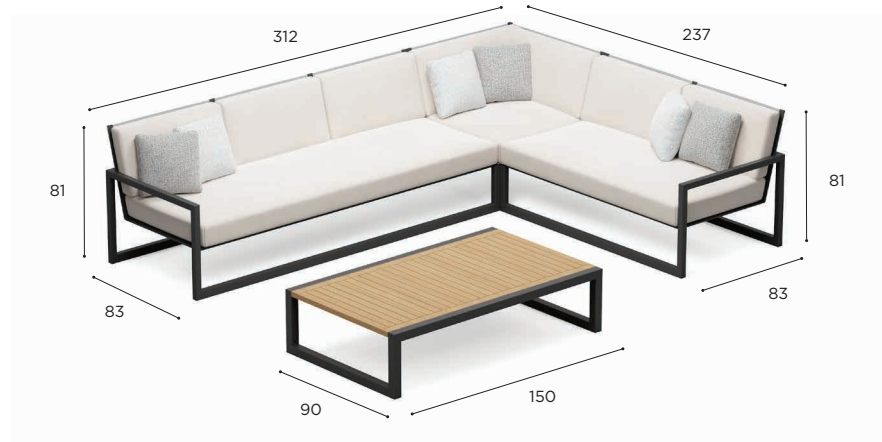

NINIX LOUNGE SETS

STANDARD / ON REQUEST

SET 01	
REF:	NNXL SET 01
INCLUDED:	
1 x	NNXL 160LT + CUSHIONS (3 pcs)
1 x	NNXL 80CT + CUSHIONS (3 pcs)
1 x	NNXL 240RT + CUSHIONS (4 pcs)
1 x	NNX 150T WA
PRICE FOR COATED ALUMINIUM (W/PB/S/BR/A) FRAME AND STANDARD CUSHIONS	
DECO CUSHIONS NOT INCLUDED!