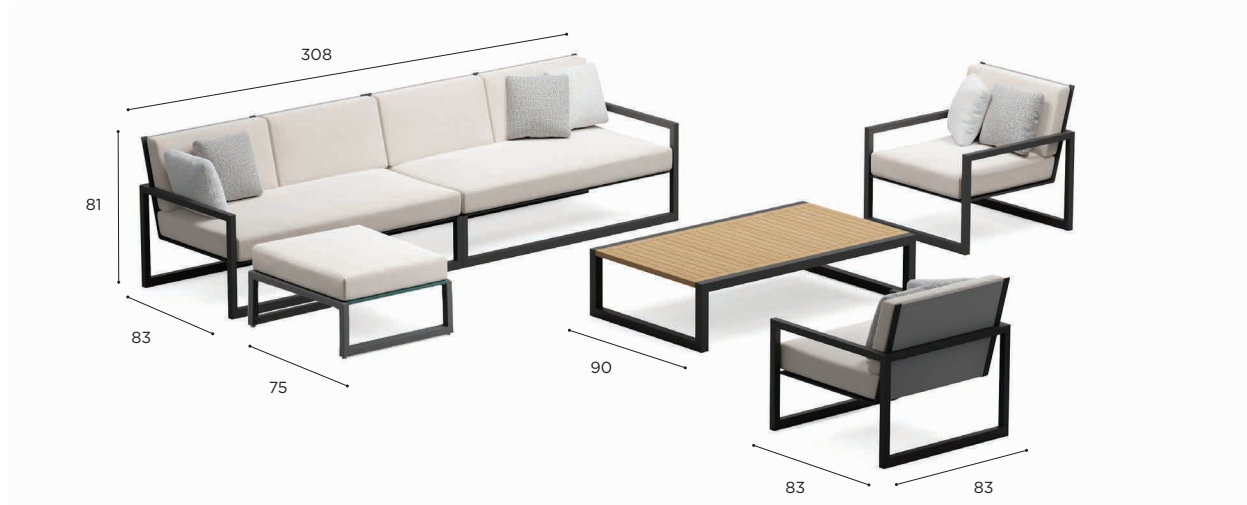

NINIX LOUNGE SETS

SET 04	
REF:	NNXL SET 04
INCLUDED:	
1 x	NNXL 160LT + CUSHIONS (3 pcs)
1 x	NNXL 160RT + CUSHIONS (3 pcs)
2 x	NNXL 100T + CUSHIONS (2 pcs)
1 x	NNXL 80FT + CUSHION (1 pcs)
1 x	NNX 150T WA
PRICE FOR COATED ALUMINIUM (W/PB/S/BR/A) FRAME AND STANDARD CUSHIONS	
DECO CUSHIONS NOT INCLUDED!	

NNXL SET 04
€ 17.139

SET 05	
REF:	NNXL SET 05
INCLUDED:	
1 x	NNXL 160RT + CUSHIONS (3 pcs)
1 x	NNXL 80CT + CUSHIONS (3 pcs)
1 x	NNXL 240LT + CUSHIONS (4 pcs)
1 x	NNXL 40S CACL
1 x	NNX 90T CACL
PRICE FOR COATED ALUMINIUM (W/PB/S/BR/A) FRAME AND STANDARD CUSHIONS	
DECO CUSHIONS NOT INCLUDED!