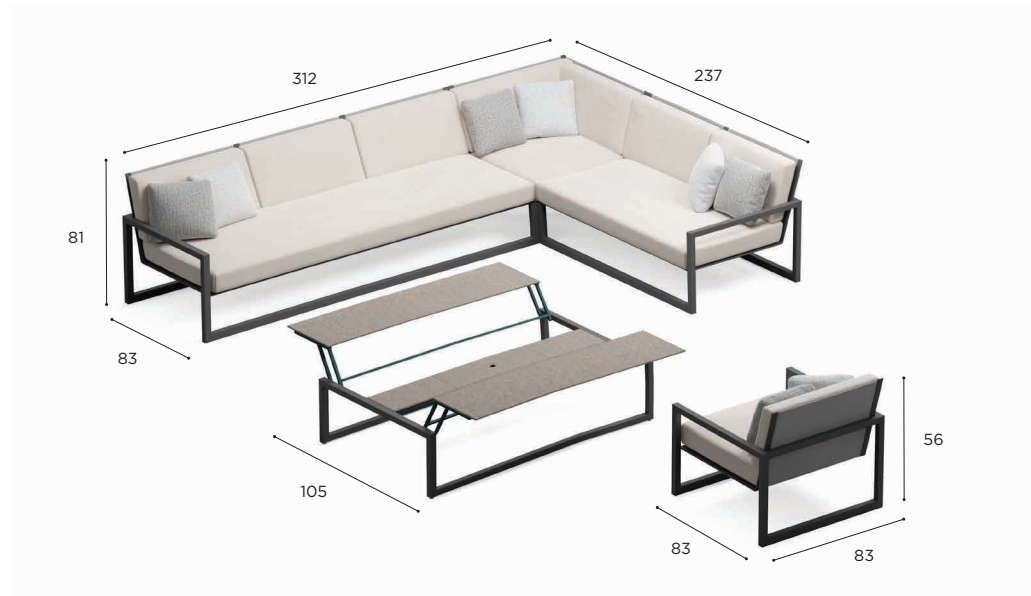

NNXL SET 02
€ 13.336

SET 03	
REF:	NNXL SET 03
INCLUDED:	
1 x	NNXL 240RT + CUSHIONS (4 pcs)
1 x	NNXL80CT + CUSHIONS (3 pcs)
1 x	NNXL160LT + CUSHIONS (3 pcs)
1 x	NNXL100T + CUSHIONS (2 pcs)
1 x	NNXL150T CA CL
PRICE FOR COATED ALUMINIUM (W/PB/S/BR/A) FRAME AND STANDARD CUSHIONS	
DECO CUSHIONS NOT INCLUDED!