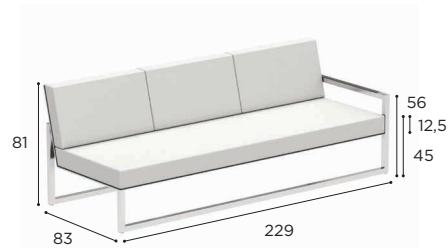

THREE SEATER LEFT MODULAR ELEMENT	
REF:	NNXL 240LT..
WEIGHT:	54 kg
INFO:	OPTIONAL TEAK ARMRESTS BRONZE FRAME INCLUDES OILED TEAK ARMRESTS