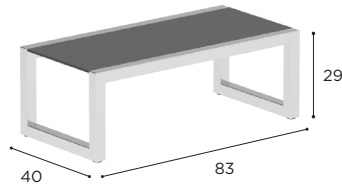

NINIX LOUNGE SPECIFICATIONS

LOUNGE TABLE	
REF:	NNXL 40T..
WEIGHT:	12,8 kg

		BRUSHED STAINLESS STEEL	ELECTROPOLISHED STAINLESS STEEL	COATED ALUMINIUM					
		SS	EP	W	PB	S	BR	A	
CERAMIC	WU	NNXL 40T CWU € 849	NNXL 40T CEPWU € 949	NNXL 40T CWWU € 849					
	CD	NNXL 40T CCD € 1.049	NNXL 40T CEPCD € 1.149	NNXL 40T CWCD € 1.049	NNXL 40T CPBCD € 1.049	NNXL 40T CSCD € 1.049	NNXL 40T CBRCD € 1.049	NNXL 40T CACD € 1.049	
	CL	NNXL 40T CCL € 1.049	NNXL 40T CEPCL € 1.049	NNXL 40T CWCL € 1.049	NNXL 40T CPBCL € 1.049	NNXL 40T CSCL € 1.049	NNXL 40T CBRCL € 1.049	NNXL 40T CACL € 1.049	
	TR	NNXL 40T CTR € 849	NNXL 40T CEPTR € 949						
	TG	NNXL 40T CTG € 799	NNXL 40T CEPTG € 899						
	PG				NNXL 40T CPBPG € 849	NNXL 40T CSPG € 849			
	TS	NNXL 40T CTS € 1.049	NNXL 40T CEPTS € 1.149	NNXL 40T CWTS € 1.049	NNXL 40T CPBTS € 1.049	NNXL 40T CSTS € 1.049	NNXL 40T CBRTS € 1.049	NNXL 40T CATS € 1.049	
	TM	NNXL 40T CTM € 1.049	NNXL 40T CEPMT € 1.149	NNXL 40T CWMT € 1.049	NNXL 40T CPBMT € 1.049	NNXL 40T CSTM € 1.049	NNXL 40T CBRMT € 1.049	NNXL 40T CATM € 1.049	
	ZU	NNXL 40T CZU € 849	NNXL 40T CEPZU € 949					NNXL 40T CAZU € 849	
	NM	NNXL 40T CNM € 1.149	NNXL 40T CEPNM € 1.249				NNXL 40T CBRNM € 1.149	NNXL 40T CANM € 1.149	
TEAK	W	NNXL 40T W € 849	NNXL 40T WEP € 949	NNXL 40T WW € 849	NNXL 40T WPB € 849	NNXL 40T WS € 849	NNXL 40T WBR € 849	NNXL 40T WA € 849	

LOUNGE TABLE	
REF:	NNXL 40S..
WEIGHT:	19,5 kg