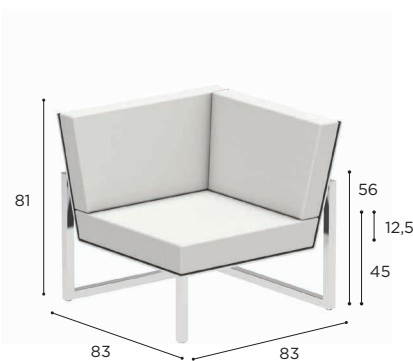

BRUSHED STAINLESS STEEL	ELECTROPOLISHED STAINLESS STEEL	COATED ALUMINIUM				
		SS	EP	W	PB	S	BR	A
BATYLINE	WU	NNXL 80 CTWU € 1.999	NNXL 80 CTEPWU € 2.299	NNXL 80 CTWWU € 1.749				
	CAU	NNXL 80 CTCAU € 1.999	NNXL 80 CTEPCAU € 2.299					
	PG				NNXL 80 CTPBPG € 1.749	NNXL 80 CTSPG € 1.749		
	ZU	NNXL 80 CTZU € 1.999	NNXL 80 CTEPZU € 2.299					NNXL 80 CTAZU € 1.749
	GRP						NNXL 80 CTBRGRP € 1.749	
CUSHIONS								
NORMAL BACK CUSHION PIL NNXL 80 C ED... (3 pcs)				SOFT BACK CUSHION PIL NNXL 80 C EDS... (3 pcs)				
STAND.		€ 1.160			€ 1.160			
CAT. A		€ 1.030			€ 1.030			
CAT. B		€ 1.236			€ 1.236			
CAT. C		€ 1.442			€ 1.442