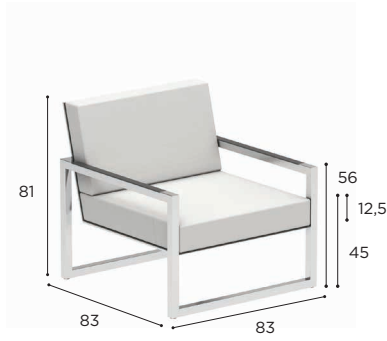

NINIX LOUNGE SPECIFICATIONS

ONE SEATER MODULAR ELEMENT	
REF:	NNXL 100T...
WEIGHT:	25,7 kg
INFO:	OPTIONAL TEAK ARMRESTS BRONZE FRAME INCLUDES OILED TEAK ARMRESTS

		BRUSHED STAINLESS STEEL	ELECTROPOLISHED STAINLESS STEEL	COATED ALUMINIUM				
		SS	EP	W	PB	S	BR	A
BATYLINE	WU	NNXL 100 TWU € 1.899	NNXL 100 TEPWU € 2.199	NNXL 100 TWWU € 1.599				
	CAU	NNXL 100 TCAU € 1.899	NNXL 100 TEPCAU € 2.199					
	PG				NNXL 100 TPBPG € 1.599	NNXL 100 TSPG € 1.599		
	ZU	NNXL 100 TZU € 1.899	NNXL 100 TEPZU € 2.199					NNXL 100 TAZU € 1.599
	GRP						NNXL 100 TBRGRP € 1.599	
NNXL 100 T ARWSET (TEAK ARMRESTS) € 70								
CUSHIONS SEE OPTIONS ON P. 289								

FOOTREST MODULAR ELEMENT	
REF:	NNXL 80FT..
WEIGHT:	14,9 kg