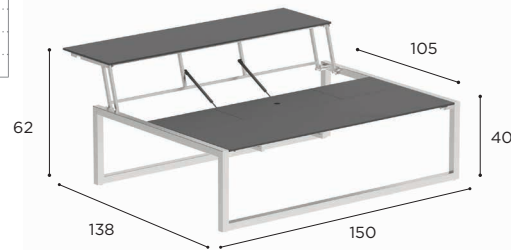

BRUSHED STAINLESS STEEL	ELECTROPOLISHED STAINLESS STEEL	COATED ALUMINIUM				
		SS	EP	W	PB	S	BR	A
CERAMIC	WU	NNXL 40S CWU € 979	NNXL 40S CEPWU € 1.099	NNXL 40S CWWU € 929				
	CD	NNXL 40S CCD € 1.179	NNXL 40S CEPCD € 1.299	NNXL 40S CWCD € 1.129	NNXL 40S CPBCD € 1.129	NNXL 40S CSCD € 1.129	NNXL 40S CBRCD € 1.129	NNXL 40S CACD € 1.129
	CL	NNXL 40S CCL € 1.179	NNXL 40S CEPCL € 1.299	NNXL 40S CWCL € 1.129	NNXL 40S CPBCL € 1.129	NNXL 40S CSCL € 1.129	NNXL 40S CBRCL € 1.129	NNXL 40S CACL € 1.129
	TR	NNXL 40S CTR € 979	NNXL 40S CEPTR € 1.099					
	TG	NNXL 40S CTG € 929	NNXL 40S CEPTG € 1.049					
	PG				NNXL 40S CPBPG € 929	NNXL 40S CSPG € 929		
	TS	NNXL 40S CTS € 1.179	NNXL 40S CEPTS € 1.299	NNXL 40S CWTS € 1.129	NNXL 40S CPBTS € 1.129	NNXL 40S CSTS € 1.129	NNXL 40S CBRTS € 1.129	NNXL 40S CATS € 1.129
	TM	NNXL 40S CTM € 1.179	NNXL 40S CEPMT € 1.299	NNXL 40S CWMT € 1.129	NNXL 40S CPBMT € 1.129	NNXL 40S CSTM € 1.129	NNXL 40S CBRMT € 1.129	NNXL 40S CATM € 1.129
	ZU	NNXL 40S CZU € 979	NNXL 40S CEPZU € 1.099					NNXL 40S CAZU € 929
	NM	NNXL 40S CNM € 1.279	NNXL 40S CEPNM € 1.399				NNXL 40S CBRNM € 1.229	NNXL 40S CANM € 1.229
TEAK	W	NNXL 40S W € 979	NNXL 40S WEP € 1.099	NNXL 40S WW € 929	NNXL 40S WPB € 929	NNXL 40S WS € 929	NNXL 40S WBR € 929	NNXL 40S WA € 929

LOUNGE TABLE	
REF:	NNXL 150T..
WEIGHT:	62,3 kg
INFO	PNEUMATIC