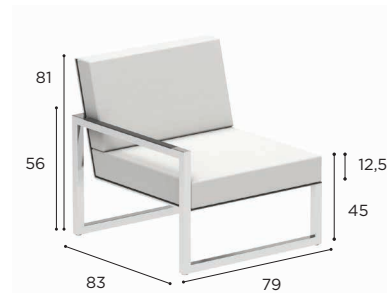

NATURAL WHITE DOT
REF: NWD - CAT. B

NINIX LOUNGE SPECIFICATIONS

STANDARD / ON REQUEST

ONE SEATER MODULAR ELEMENT	
REF:	NNXL 80T...
WEIGHT:	21,3 kg

		BRUSHED STAINLESS STEEL	ELECTROPOLISHED STAINLESS STEEL	COATED ALUMINIUM				
		SS	EP	W	PB	S	BR	A
BATYLINE	WU	NNXL 80 TWU € 1.549	NNXL 80 TEPWU € 1.749	NNXL 80 TWWU € 1.349				
	CAU	NNXL 80 TCAU € 1.549	NNXL 80 TEPCAU € 1.749					
	PG				NNXL 80 TPBPG € 1.349	NNXL 80 TSPG € 1.349		
	ZU	NNXL 80 TZU € 1.549	NNXL 80 TEPZU € 1.749					NNXL 80 TAZU € 1.349
	GRP							NNXL 80 TBRGRP € 1.349
CUSHIONS SEE OPTIONS ON P. 289								

RIGHT CORNER MODULAR ELEMENT	
REF:	NNXL 80RT...
WEIGHT:	23,4 kg
INFO:	OPTIONAL TEAK ARMRESTS BRONZE FRAME INCLUDES OILED TEAK ARMRESTS

		BRUSHED STAINLESS STEEL	ELECTROPOLISHED STAINLESS STEEL	COATED ALUMINIUM				
		SS	EP	W	PB	S	BR	A
BATYLINE	WU	NNXL 80 RTWU € 1.699	NNXL 80 RTEPWU € 1.899	NNXL 80 RTWWU € 1.499				
	CAU	NNXL 80 RTCAU € 1.699	NNXL 80 RTEPCAU € 1.899					
	PG				NNXL 80 RTPBPG € 1.499	NNXL 80 RTSPG € 1.499		
	ZU	NNXL 80 RTZU € 1.699	NNXL 80 RTEPZU € 1.899					NNXL 80 RTAZU € 1.499
	GRP							NNXL 80 RTBRGRP € 1.499
NNXL 80 T ARWSET (TEAK ARMRESTS) € 35 CUSHIONS SEE OPTIONS ON P. 289								

LEFT CORNER MODULAR ELEMENT	
REF:	NNXL 80LT...
WEIGHT:	23,4 kg
INFO:	OPTIONAL TEAK ARMRESTS BRONZE FRAME INCLUDES OILED TEAK ARMRESTS

		BRUSHED STAINLESS STEEL	ELECTROPOLISHED STAINLESS STEEL	COATED ALUMINIUM				
		SS	EP	W	PB	S	BR	A
BATYLINE	WU	NNXL 80 LTWU € 1.699	NNXL 80 LTEPWU € 1.899	NNXL 80 LTWWU € 1.499				
	CAU	NNXL 80 LTCAU € 1.699	NNXL 80 LTEPCAU € 1.899					
	PG				NNXL 80 LTPBPG € 1.499	NNXL 80 LTSPG € 1.499		
	ZU	NNXL 80 LTZU € 1.699	NNXL 80 LTEPZU € 1.899					NNXL 80 LTAZU € 1.499
	GRP							NNXL 80 LTBRGRP € 1.499
NNXL 80 T ARWSET (TEAK ARMRESTS) € 35 CUSHIONS SEE OPTIONS ON P. 289								