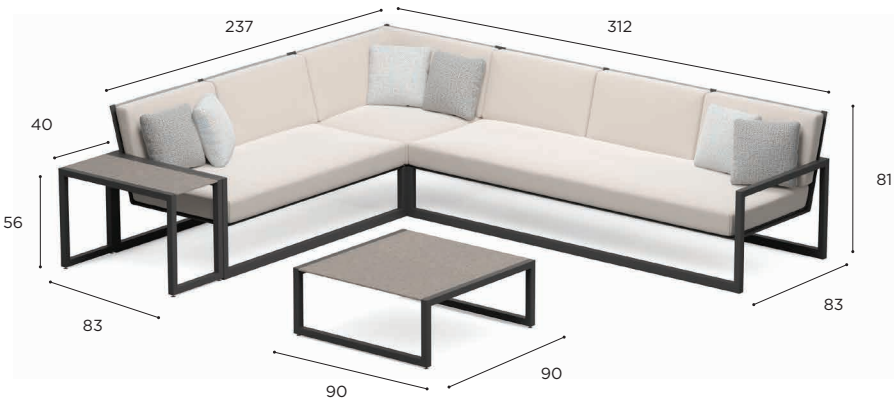

NINIX LOUNGE SETS

SET 04	
REF:	NNXL SET 04
INCLUDED:	
1 x	NNXL 160LT + CUSHIONS (3 pcs)
1 x	NNXL 160RT + CUSHIONS (3 pcs)
2 x	NNXL 100T + CUSHIONS (2 pcs)
1 x	NNXL 80FT + CUSHION (1 pcs)
1 x	NNX 150T WA
PRICE FOR COATED ALUMINIUM (W/PB/S/BR/A) FRAME AND STANDARD CUSHIONS	
DECO CUSHIONS NOT INCLUDED!	

NNXL SET 04
€ 17.139

SET 05	
REF:	NNXL SET 05
INCLUDED:	
1 x	NNXL 160RT + CUSHIONS (3 pcs)
1 x	NNXL 80CT + CUSHIONS (3 pcs)
1 x	NNXL 240LT + CUSHIONS (4 pcs)
1 x	NNXL 40S CACL
1 x	NNX 90T CACL
PRICE FOR COATED ALUMINIUM (W/PB/S/BR/A) FRAME AND STANDARD CUSHIONS	
DECO CUSHIONS NOT INCLUDED!	

NNXL SET 05
€ 16.685

SET 06	
REF:	NNXL SET 06
INCLUDED:	
2 x	NNXL 100T + CUSHIONS (2 pcs)
2 x	NNXL 80FT + CUSHIONS (1 pcs)
PRICE FOR COATED ALUMINIUM (W/PB/S/BR/A) FRAME AND STANDARD CUSHIONS	
DECO CUSHIONS NOT INCLUDED!	

NNXL SET 06
€ 7.846