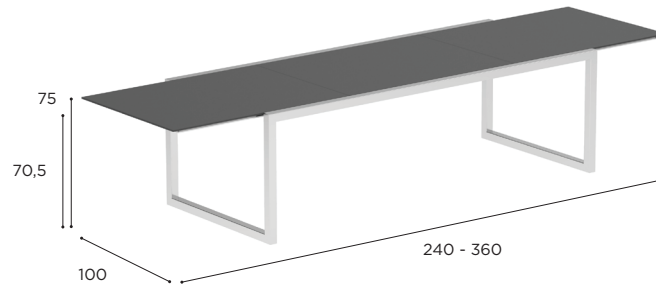

BRUSHED STAINLESS STEEL	ELECTROPOLISHED STAINLESS STEEL	COATED STAINLESS STEEL			
		SS	EP	W	PB	S	A
CERAMIC	WU	NNX 360 CWU € 7.499	NNX 360 CEPWU € 8.049	NNX 360 CWWU € 7.499			
	PG				NNX 360 CPBPG € 7.499	NNX 360 CSPG € 7.499	
	ZU	NNX 360 CZU € 7.499	NNX 360 CEPZU € 8.049				NNX 360 CAZU € 7.499
TEAK	W	NNX 360 € 5.899	NNX 360 EP € 6.699	NNX 360 WW € 5.899	NNX 360 WPB € 5.899	NNX 360 WS € 5.899	NNX 360 WA € 5.899