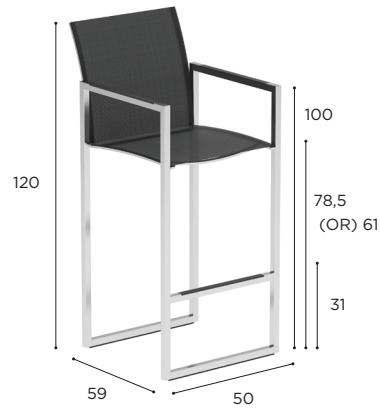

TOWEL RACK	
REF:	NNX TR...
WEIGHT:	9 kg

		BRUSHED STAINLESS STEEL	ELECTROPOLISHED STAINLESS STEEL	COATED STAINLESS STEEL				
		SS	EP	W	PB	S	BR	A
TEAK	W	NNX TR € 799	NNX TR EP € 849	NNX TR W € 849	NNX TR PB € 849	NNX TR S € 849	NNX TR BR € 849	NNX TR A € 799

NINIX SPECIFICATIONS

STANDARD / ON REQUEST

BAR CHAIR	
REF:	NNX 43T...
WEIGHT:	11,8 kg
INFO:	OPTIONAL TEAK ARMRESTS BRONZE FRAME INCLUDES OILED TEAK ARMRESTS LOWERED FRAME ON REQUEST

		BRUSHED STAINLESS STEEL	ELECTROPOLISHED STAINLESS STEEL	COATED STAINLESS STEEL				
		SS	EP	W	PB	S	BR	A
BATYLINE	WU	NNX 43 TWU € 1.049	NNX 43 TEPWU € 1.169	NNX 43 TWWU € 1.049				
	CAU	NNX 43 TCAU € 1.049	NNX 43 TEPCAU € 1.169					
	PG				NNX 43 TPBPG € 1.049	NNX 43 TSPG € 1.049		
	ZU	NNX 43 TZU € 1.049	NNX 43 TEPZU € 1.169					NNX 43 TAZU € 1.049
	GRP						NNX 43 TBRGRP € 1.049	
NNX 43T ARWSET (TEAK ARMRESTS) € 30								
CUSHIONS PIL NNX55T ... (SEAT + BACK)								
CAT. A € 130								
CAT. B € 156								
CAT. C € 182								
LOWERED FRAME (SURCHARGE) € 100								