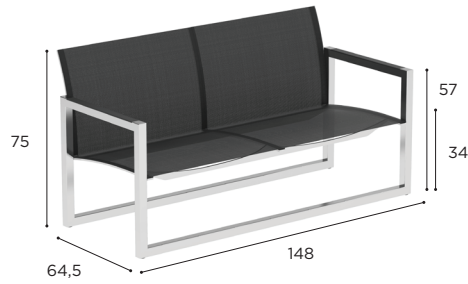

NINIX SPECIFICATIONS

LOW BENCH	
REF:	NNX 154T...
WEIGHT:	27 kg
INFO:	OPTIONAL TEAK ARMRESTS BRONZE FRAME INCLUDES OILED TEAK ARMRESTS

		BRUSHED STAINLESS STEEL	ELECTROPOLISHED STAINLESS STEEL	COATED STAINLESS STEEL				
		SS	EP	W	PB	S	BR	A
BATYLINE	WU	NNX 154 TWU € 1.999	NNX 154 TEPWU € 2.349	NNX 154 TWWU € 1.999				
	CAU	NNX 154 TCAU € 1.999	NNX 154 TEPCAU € 2.349					
	PG				NNX 154 TPBPG € 1.999	NNX 154 TSPG € 1.999		
	ZU	NNX 154 TZU € 1.999	NNX 154 TEPZU € 2.349					NNX 154 TAZU € 1.999
	GRP						NNX 154 TBRGRP € 1.999	
NNX 154T ARWSET (TEAK ARMRESTS) € 50								
CUSHIONS								
PIL NNX154T ... (SEAT + BACK)								
CAT. A					€ 310			
CAT. B					€ 372			
CAT. C					€ 434			

RELAX CHAIR	
REF:	NNX 60T...
WEIGHT:	12,5 kg
INFO:	HEADCUSHION INCLUDED OPTIONAL TEAK ARMRESTS BRONZE FRAME INCLUDES OILED TEAK ARMRESTS RECLINER WHEELS