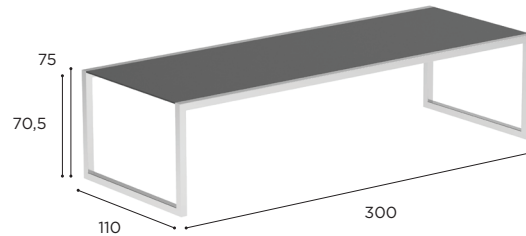

BRUSHED STAINLESS STEEL	ELECTROPOLISHED STAINLESS STEEL	COATED STAINLESS STEEL					
		SS	EP	W	PB	S	BR	A	
CERAMIC	WU	NNX 300 CWU € 5.999	NNX 300 CEPWU € 6.599	NNX 300 CWWU € 5.999					
	CD	NNX 300 CCD € 7.299	NNX 300 CEPCD € 7.899	NNX 300 CWCD € 7.299	NNX 300 CPBCD € 7.299	NNX 300 CSCD € 7.299	NNX 300 CBRCD € 7.299	NNX 300 CACD € 7.299	
	CL	NNX 300 CCL € 7.299	NNX 300 CEPCL € 7.899	NNX 300 CWCL € 7.299	NNX 300 CPBCL € 7.299	NNX 300 CSCL € 7.299	NNX 300 CBRCL € 7.299	NNX 300 CACL € 7.299	
	TR	NNX 300 CTR € 5.999	NNX 300 CEPTR € 6.599						
	TG	NNX 300 CTG € 5.499	NNX 300 CEPTG € 6.099						
	PG				NNX 300 CPBPG € 5.999	NNX 300 CSPG € 5.999			
	TS	NNX 300 CTS € 7.299	NNX 300 CEPTS € 7.899	NNX 300 CWTS € 7.299	NNX 300 CPBTS € 7.299	NNX 300 CSTS € 7.299	NNX 300 CBRTS € 7.299	NNX 300 CATS € 7.299	
	TM	NNX 300 CTM € 7.299	NNX 300 CEP TM € 7.899	NNX 300 CWTM € 7.299	NNX 300 CPBTM € 7.299	NNX 300 CSTM € 7.299	NNX 300 CBR TM € 7.299	NNX 300 CATM € 7.299	
	NM	NNX 300 CNM € 7.999	NNX 300 CEPNM € 8.599				NNX 300 CBRNM € 7.999	NNX 300 CANM € 7.999	
	ZU	NNX 300 CZU € 5.999	NNX 300 CEPZU € 6.599				NNX 300 CBRZU € 5.999	NNX 300 CAZU € 5.999	
	TEAK	W	NNX 300 W € 5.799	NNX 300 WEP € 6.399	NNX 300 WW € 5.799	NNX 300 WPB € 5.799	NNX 300 WS € 5.799	NNX 300 WBR € 5.799	NNX 300 WA € 5.799