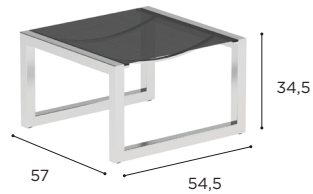

BRUSHED STAINLESS STEEL	ELECTROPOLISHED STAINLESS STEEL	COATED STAINLESS STEEL				
		SS	EP	W	PB	S	BR	A
BATYLINE	WU	NNX F TWU € 579	NNX F TEPWU € 679	NNX F TWWU € 579				
	CAU	NNX F TCAU € 579	NNX F TEPCAU € 679					
	PG				NNX F TPBPG € 579	NNX F TSPG € 579		
	ZU	NNX F TZU € 579	NNX F TEPZU € 679					NNX F TAZU € 579
	GRP						NNX F TBRGRP € 579