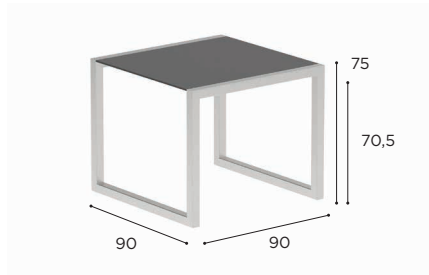

BRUSHED STAINLESS STEEL	ELECTROPOLISHED STAINLESS STEEL
		SS	EP
CERAMIC	WU	NNX 90 CWU € 1.959	NNX 90 CEPWU € 2.059
	TG	NNX 90 CTG € 1.879	NNX 90 CEPTG € 1.979
	ZU	NNX 90 CZU € 1.959	NNX 90 CEPZU € 2.059
TEAK	W	NNX 90 € 1.829	NNX 90 EP € 1.929