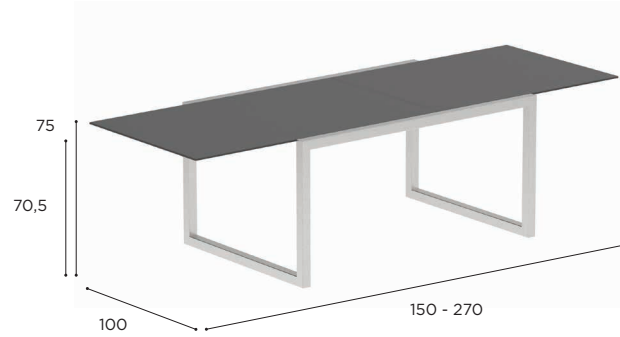

NINIX SPECIFICATIONS

STANDARD / ON REQUEST

EXTENDABLE TABLE	
REF:	NNX 270...
WEIGHT:	80 kg
INFO:	EXTENDABLE WHEELS

		BRUSHED STAINLESS STEEL	ELECTROPOLISHED STAINLESS STEEL	COATED STAINLESS STEEL		
		SS	EP	W	S	A
CERAMIC	WU	NNX 270 CWU * € 5.199	NNX 270 CEPWU * € 5.499	NNX 270 CWWU * € 5.199		
	PG				NNX 270 CSPG * € 5.199	
	ZU	NNX 270 CZU * € 5.199	NNX 270 CEPZU * € 5.499			NNX 270 CAZU * € 5.199