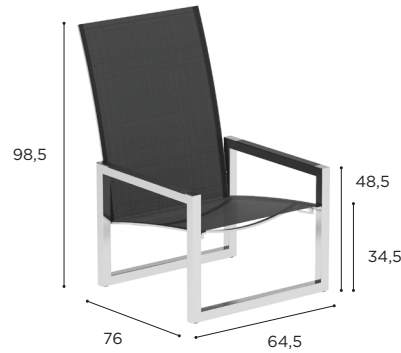

BRUSHED STAINLESS STEEL	ELECTROPOLISHED STAINLESS STEEL	COATED STAINLESS STEEL				
		SS	EP	W	PB	S	BR	A
BATYLINE	WU	NNX 60 TWU € 1.649	NNX 60 TEPWU € 1.899	NNX 60 TWWU € 1.649				
	CAU	NNX 60 TCAU € 1.649	NNX 60 TEPCAU € 1.899					
	PG				NNX 60 TPBPG € 1.649	NNX 60 TSPG € 1.649		
	ZU	NNX 60 TZU € 1.649	NNX 60 TEPZU € 1.899					NNX 60 TAZU € 1.649
	GRP						NNX 60 TBRGRP € 1.649	
NNX 60T ARWSET (TEAK ARMRESTS) € 50								
CUSHIONS								
PIL NNX60T ... (SEAT + BACK)								
CAT. A					€ 165			
CAT. B					€ 198			
CAT. C					€ 231			

TOWEL RACK	
REF:	NNX TR...
WEIGHT:	9 kg