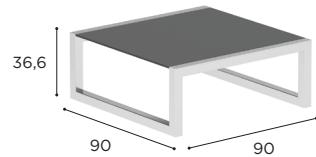

BRUSHED STAINLESS STEEL	ELECTROPOLISHED STAINLESS STEEL	COATED ALUMINIUM					
		SS	EP	W	PB	S	BR	A	
CERAMIC	WU	NNX 90T CWU € 1.729	NNX 90T CEPWU € 1.829	NNX 90T CWWU € 1.629					
	CD	NNX 90T CCD € 2.149	NNX 90T CEPCD € 2.249	NNX 90T CWCD € 2.049	NNX 90T CPBCD € 2.049	NNX 90T CSCD € 2.049	NNX 90T CBRCD € 2.049	NNX 90T CACD € 2.049	
	CL	NNX 90T CCL € 2.149	NNX 90T CEPCL € 2.249	NNX 90T CWCL € 2.049	NNX 90T CPBCL € 2.049	NNX 90T CSCL € 2.049	NNX 90T CBRCL € 2.049	NNX 90T CACL € 2.049	
	TR	NNX 90T CTR € 1.729	NNX 90T CEPTR € 1.829						
	TG	NNX 90T CTG € 1.649	NNX 90T CEPTG € 1.749						
	PG				NNX 90T CPBPG € 1.729	NNX 90T CSPG € 1.729			
	TS	NNX 90T CTS € 2.149	NNX 90T CEPTS € 2.249	NNX 90T CWTS € 2.049	NNX 90T CPBTS € 2.049	NNX 90T CSTS € 2.049	NNX 90T CBRTS € 2.049	NNX 90T CATS € 2.049	
	TM	NNX 90T CTM € 2.149	NNX 90T CEPTM € 2.249	NNX 90T CWTM € 2.049	NNX 90T CPBTM € 2.049	NNX 90T CSTM € 2.049	NNX 90T CBRTM € 2.049	NNX 90T CATM € 2.049	
	NM	NNX 90T CNM € 2.349	NNX 90T CEPNM € 2.449				NNX 90T CBRNM € 2.249	NNX 90T CANM € 2.249	
	ZU	NNX 90T CZU € 1.729	NNX 90T CEPZU € 1.829				NNX 90T CBRZU € 1.629	NNX 90T CAZU € 1.629	
	TEAK	W	NNX 90T € 1.599	NNX 90T EP € 1.699	NNX 90T WW € 1.499	NNX 90T WPB € 1.499	NNX 90T WS € 1.499	NNX 90T WBR € 1.499	NNX 90T WA € 1.499

TABLE	
REF:	NNX 150...
WEIGHT:	C: 53 kg W: 38 kg