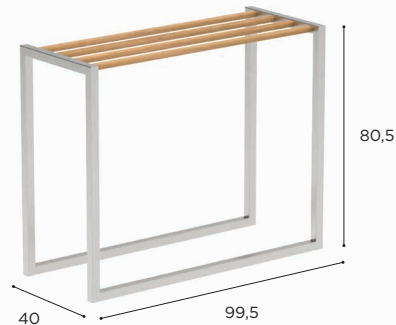

BRUSHED STAINLESS STEEL	ELECTROPOLISHED STAINLESS STEEL	COATED STAINLESS STEEL				
		SS	EP	W	PB	S	BR	A
TEAK	W	NNX TR € 799	NNX TR EP € 849	NNX TR W € 849	NNX TR PB € 849	NNX TR S € 849	NNX TR BR € 849	NNX TR A € 799