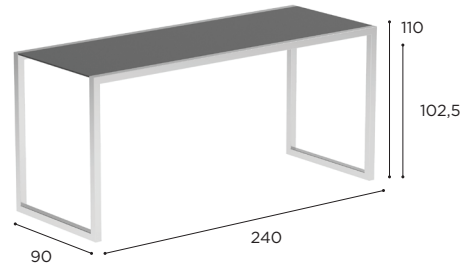

NINIX SPECIFICATIONS

STANDARD / ON REQUEST

BAR TABLE	
REF:	NNX 240H...
WEIGHT:	C: 52,8 kg

		BRUSHED STAINLESS STEEL	ELECTROPOLISHED STAINLESS STEEL	COATED STAINLESS STEEL					
		SS	EP	W	PB	S	BR	A	
CERAMIC	WU	NNX 240H CWU € 3.999	NNX 240H CEPWU € 4.399	NNX 240H CWWU € 3.999					
	CD	NNX 240H CCD € 5.099	NNX 240H CEPCD € 5.499	NNX 240H CWCD € 5.099	NNX 240H CPBCD € 5.099	NNX 240H CSCD € 5.099	NNX 240H CBRCD € 5.099	NNX 240H CACD € 5.099	
	CL	NNX 240H CCL € 5.099	NNX 240H CEPCL € 5.499	NNX 240H CWCL € 5.099	NNX 240H CPBCL € 5.099	NNX 240H CSCL € 5.099	NNX 240H CBRCL € 5.099	NNX 240H CACL € 5.099	
	TR	NNX 240H CTR € 3.999	NNX 240H CEPTR € 4.399						
	TG	NNX 240H CTG € 3.599	NNX 240H CEPTG € 3.999						
	PG				NNX 240H CPBPG € 3.999	NNX 240H CSPG € 3.999			
	TS	NNX 240H CTS € 5.099	NNX 240H CEPTS € 5.499	NNX 240H CWTS € 5.099	NNX 240H CPBTS € 5.099	NNX 240H CSTS € 5.099	NNX 240H CBRTS € 5.099	NNX 240H CATS € 5.099	
	TM	NNX 240H CTM € 5.099	NNX 240H CEPTM € 5.499	NNX 240H CWTM € 5.099	NNX 240H CPBTM € 5.099	NNX 240H CSTM € 5.099	NNX 240H CBRTM € 5.099	NNX 240H CATM € 5.099	
	NM	NNX 240H CNM € 5.499	NNX 240H CEPNM € 5.899				NNX 240H CBRNM € 5.499	NNX 240H CANM € 5.499	
	ZU	NNX 240H CZU € 3.999	NNX 240H CEPZU € 4.399				NNX 240H CBRZU € 3.999	NNX 240H CAZU € 3.999	
	TEAK	W	NNX 240H W € 3.999	NNX 240H WEP € 4.399	NNX 240H WW € 3.999	NNX 240H WPB € 3.999	NNX 240H WS € 3.999	NNX 240H WBR € 3.999	NNX 240H WA € 3.999

LOW SIDE TABLE	
REF:	NNX 90T...
WEIGHT:	C: 32 kg W: 24 kg

		BRUSHED STAINLESS STEEL	ELECTROPOLISHED STAINLESS STEEL	COATED ALUMINIUM					
		SS	EP	W	PB	S	BR	A	
CERAMIC	WU	NNX 90T CWU € 1.729	NNX 90T CEPWU € 1.829	NNX 90T CWWU € 1.629					
	CD	NNX 90T CCD € 2.149	NNX 90T CEPCD € 2.249	NNX 90T CWCD € 2.049	NNX 90T CPBCD € 2.049	NNX 90T CSCD € 2.049	NNX 90T CBRCD € 2.049	NNX 90T CACD € 2.049	
	CL	NNX 90T CCL € 2.149	NNX 90T CEPCL € 2.249	NNX 90T CWCL € 2.049	NNX 90T CPBCL € 2.049	NNX 90T CSCL € 2.049	NNX 90T CBRCL € 2.049	NNX 90T CACL € 2.049	
	TR	NNX 90T CTR € 1.729	NNX 90T CEPTR € 1.829						
	TG	NNX 90T CTG € 1.649	NNX 90T CEPTG € 1.749						
	PG				NNX 90T CPBPG € 1.729	NNX 90T CSPG € 1.729			
	TS	NNX 90T CTS € 2.149	NNX 90T CEPTS € 2.249	NNX 90T CWTS € 2.049	NNX 90T CPBTS € 2.049	NNX 90T CSTS € 2.049	NNX 90T CBRTS € 2.049	NNX 90T CATS € 2.049	
	TM	NNX 90T CTM € 2.149	NNX 90T CEPTM € 2.249	NNX 90T CWTM € 2.049	NNX 90T CPBTM € 2.049	NNX 90T CSTM € 2.049	NNX 90T CBRTM € 2.049	NNX 90T CATM € 2.049	
	NM	NNX 90T CNM € 2.349	NNX 90T CEPNM € 2.449				NNX 90T CBRNM € 2.249	NNX 90T CANM € 2.249	
	ZU	NNX 90T CZU € 1.729	NNX 90T CEPZU € 1.829				NNX 90T CBRZU € 1.629	NNX 90T CAZU € 1.629	
	TEAK	W	NNX 90T € 1.599	NNX 90T EP € 1.699	NNX 90T WW € 1.499	NNX 90T WPB € 1.499	NNX 90T WS € 1.499	NNX 90T WBR € 1.499	NNX 90T WA € 1.499

TABLE	
REF:	NNX 150...
WEIGHT:	C: 53 kg W: 38 kg