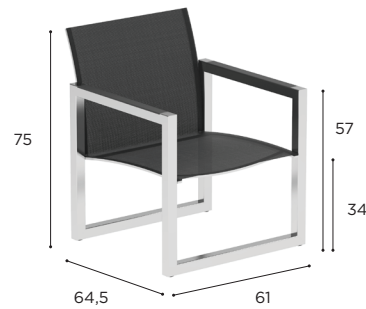

NINIX

Design by Kris Van Puyvelde

NINIX SPECIFICATIONS

STANDARD / ON REQUEST

DINING CHAIR	
REF:	NNX 55T...
WEIGHT:	10 kg
INFO:	OPTIONAL TEAK ARMRESTS BRONZE FRAME INCLUDES OILED TEAK ARMRESTS

		BRUSHED STAINLESS STEEL	ELECTROPOLISHED STAINLESS STEEL	COATED STAINLESS STEEL				
		SS	EP	W	PB	S	BR	A
BATYLINE	WU	NNX 55 TWU € 899	NNX 55 TEPWU € 999	NNX 55 TWWU € 899				
	CAU	NNX 55 TCAU € 899	NNX 55 TEPCAU € 999					
	PG				NNX 55 TPBPG € 899	NNX 55 TSPG € 899		
	ZU	NNX 55 TZU € 899	NNX 55 TEPZU € 999					NNX 55 TAZU € 899
	GRP						NNX 55 TBRGRP € 899	
NNX 55T ARWSET (TEAK ARMRESTS) € 30								
CUSHIONS								
PIL NNX55T ... (SEAT + BACK)								
CAT. A				€ 130				
CAT. B				€ 156				
CAT. C				€ 182				

LOW CHAIR	
REF:	NNX 77T...
WEIGHT:	12 kg
INFO:	OPTIONAL TEAK ARMRESTS BRONZE FRAME INCLUDES OILED TEAK ARMRESTS

		BRUSHED STAINLESS STEEL	ELECTROPOLISHED STAINLESS STEEL	COATED STAINLESS STEEL				
		SS	EP	W	PB	S	BR	A
BATYLINE	WU	NNX 77 TWU € 1.259	NNX 77 TEPWU € 1.459	NNX 77 TWWU € 1.259				
	CAU	NNX 77 TCAU € 1.259	NNX 77 TEPCAU € 1.459					
	PG				NNX 77 TPBPG € 1.259	NNX 77 TSPG € 1.259		
	ZU	NNX 77 TZU € 1.259	NNX 77 TEPZU € 1.459					NNX 77 TAZU € 1.259
	GRP						NNX 77 TBRGRP € 1.259	
NNX 77T ARWSET (TEAK ARMRESTS) € 50								
CUSHIONS								
PIL NNX77T ... (SEAT + BACK)								
CAT. A				€ 150				
CAT. B				€ 180				
CAT. C				€ 210				