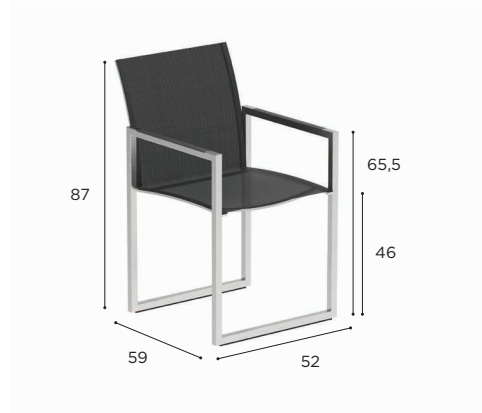

NINIX

Design by Kris Van Puyvelde

NINIX SPECIFICATIONS

STANDARD / ON REQUEST

DINING CHAIR	
REF:	NNX 55T...
WEIGHT:	10 kg
INFO:	OPTIONAL TEAK ARMRESTS BRONZE FRAME INCLUDES OILED TEAK ARMRESTS

		BRUSHED STAINLESS STEEL	ELECTROPOLISHED STAINLESS STEEL	COATED STAINLESS STEEL				
		SS	EP	W	PB	S	BR	A
BATYLINE	WU	NNX 55 TWU € 899	NNX 55 TEPWU € 999	NNX 55 TWWU € 899				
	CAU	NNX 55 TCAU € 899	NNX 55 TEPCAU € 999					
	PG				NNX 55 TPBPG € 899	NNX 55 TSPG € 899		
	ZU	NNX 55 TZU € 899	NNX 55 TEPZU € 999					NNX 55 TAZU € 899
	GRP						NNX 55 TBRGRP € 899	
NNX 55T ARWSET (TEAK ARMRESTS) € 30								
CUSHIONS								
PIL NNX55T ... (SEAT + BACK)								
CAT. A				€ 130				
CAT. B				€ 156				
CAT. C				€ 182				

LOW CHAIR	
REF:	NNX 77T...
WEIGHT:	12 kg
INFO:	OPTIONAL TEAK ARMRESTS BRONZE FRAME INCLUDES OILED TEAK ARMRESTS

		BRUSHED STAINLESS STEEL	ELECTROPOLISHED STAINLESS STEEL	COATED STAINLESS STEEL				
		SS	EP	W	PB	S	BR	A
BATYLINE	WU	NNX 77 TWU € 1.259	NNX 77 TEPWU € 1.459	NNX 77 TWWU € 1.259				
	CAU	NNX 77 TCAU € 1.259	NNX 77 TEPCAU € 1.459					
	PG				NNX 77 TPBPG € 1.259	NNX 77 TSPG € 1.259		
	ZU	NNX 77 TZU € 1.259	NNX 77 TEPZU € 1.459					NNX 77 TAZU € 1.259
	GRP						NNX 77 TBRGRP € 1.259	
NNX 77T ARWSET (TEAK ARMRESTS) € 50								
CUSHIONS								
PIL NNX77T ... (SEAT + BACK)								
CAT. A				€ 150				
CAT. B				€ 180				
CAT. C				€ 210				