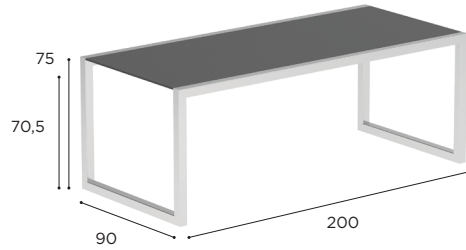

NINIX SPECIFICATIONS

TABLE	
REF:	NNX 200...
WEIGHT:	C: 66 kg W: 52 kg

		BRUSHED STAINLESS STEEL	ELECTROPOLISHED STAINLESS STEEL	COATED STAINLESS STEEL					
		SS	EP	W	PB	S	BR	A	
CERAMIC	WU	NNX 200 CWU € 3.499	NNX 200 CEPWU € 3.799	NNX 200 CWWU € 3.499					
	CD	NNX 200 CCD € 4.399	NNX 200 CEPCD € 4.699	NNX 200 CWCD € 4.399	NNX 200 CPBCD € 4.399	NNX 200 CSCD € 4.399	NNX 200 CBRCD € 4.399	NNX 200 CACD € 4.399	
	CL	NNX 200 CCL € 4.399	NNX 200 CEPCL € 4.699	NNX 200 CWCL € 4.399	NNX 200 CPBCL € 4.399	NNX 200 CSCL € 4.399	NNX 200 CBRCL € 4.399	NNX 200 CACL € 4.399	
	TR	NNX 200 CTR € 3.499	NNX 200 CEPTR € 3.799						
	TG	NNX 200 CTG € 3.199	NNX 200 CEPTG € 3.499						
	PG				NNX 200 CPBPG € 3.499	NNX 200 CSPG € 3.499			
	TS	NNX 200 CTS € 4.399	NNX 200 CEPTS € 4.699	NNX 200 CWTS € 4.399	NNX 200 CPBTS € 4.399	NNX 200 CSTS € 4.399	NNX 200 CBRTS € 4.399	NNX 200 CATS € 4.399	
	TM	NNX 200 CTM € 4.399	NNX 200 CEP TM € 4.699	NNX 200 CWTM € 4.399	NNX 200 CPBTM € 4.399	NNX 200 CSTM € 4.399	NNX 200 CBR TM € 4.399	NNX 200 CATM € 4.399	
	NM	NNX 200 CNM € 4.699	NNX 200 CEPNM € 4.999				NNX 200 CBRNM € 4.699	NNX 200 CANM € 4.699	
	ZU	NNX 200 CZU € 3.499	NNX 200 CEPZU € 3.799				NNX 200 CBRZU € 3.499	NNX 200 CAZU € 3.499	
	TEAK	W	NNX 200 W € 3.699	NNX 200 WEP € 3.999	NNX 200 WW € 3.699	NNX 200 WPB € 3.699	NNX 200 WS € 3.699	NNX 200 WBR € 3.699	NNX 200 WA € 3.699

TABLE	
REF:	NNX 300...
WEIGHT:	C: 143 kg