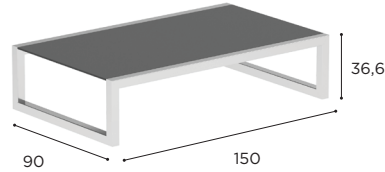

BRUSHED STAINLESS STEEL	ELECTROPOLISHED STAINLESS STEEL	COATED ALUMINIUM					
		SS	EP	W	PB	S	BR	A	
CERAMIC	WU	NNX 150T CWU € 2.399	NNX 150T CEPWU € 2.549	NNX 150T CWWU € 2.279					
	CD	NNX 150T CCD € 2.949	NNX 150T CEPCD € 3.099	NNX 150T CWCD € 2.829	NNX 150T CPBCD € 2.829	NNX 150T CSCD € 2.829	NNX 150T CBRCD € 2.829	NNX 150T CACD € 2.829	
	CL	NNX 150T CCL € 2.949	NNX 150T CEPCL € 3.099	NNX 150T CWCL € 2.829	NNX 150T CPBCL € 2.829	NNX 150T CSCCL € 2.829	NNX 150T CBRCL € 2.829	NNX 150T CACL € 2.829	
	TR	NNX 150T CTR € 2.399	NNX 150T CEPTR € 2.549						
	TG	NNX 150T CTG € 2.249	NNX 150T CEPTG € 2.399						
	PG				NNX 150T CPBPG € 2.279	NNX 150T CSPG € 2.279			
	TS	NNX 150T CTS € 2.949	NNX 150T CEPTS € 3.099	NNX 150T CWTS € 2.829	NNX 150T CPBTS € 2.829	NNX 150T CSTS € 2.829	NNX 150T CBRTS € 2.829	NNX 150T CATS € 2.829	
	TM	NNX 150T CTM € 2.949	NNX 150T CEPTM € 3.099	NNX 150T CWTM € 2.829	NNX 150T CPBTM € 2.829	NNX 150T CSTM € 2.829	NNX 150T CBRM € 2.829	NNX 150T CATM € 2.829	
	NM	NNX 150T CNM € 3.299	NNX 150T CEPNM € 3.449				NNX 150T CBRNM € 3.179	NNX 150T CANM € 3.179	
	ZU	NNX 150T CZU € 2.399	NNX 150T CEPZU € 2.549					NNX 150T CAZU € 2.279	
	TEAK	W	NNX 150T € 2.199	NNX 150T EP € 2.349	NNX 150T WW € 2.079	NNX 150T WPB € 2.079	NNX 150T WS € 2.079	NNX 150T WBR € 2.079	NNX 150T WA € 2.079

TABLE	
REF:	NNX 90...
WEIGHT:	C: 37 kg W: 29 kg