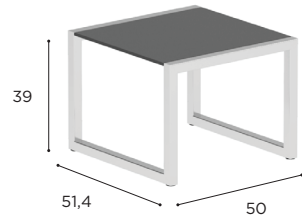

NINIX SPECIFICATIONS

SIDE TABLE	
REF:	NNX 50...
WEIGHT:	C: 10 kg W: 7,5 kg

		BRUSHED STAINLESS STEEL	ELECTROPOLISHED STAINLESS STEEL	COATED STAINLESS STEEL					
		SS	EP	W	PB	S	BR	A	
CERAMIC	WU	NNX 50 CWU € 779	NNX 50 CEPWU € 879	NNX 50 CWWU € 779					
	CD	NNX 50 CCD € 999	NNX 50 CEPCD € 1.099	NNX 50 CWCD € 999	NNX 50 CPBCD € 999	NNX 50 CSCD € 999	NNX 50 CBRCD € 999	NNX 50 CACD € 999	
	CL	NNX 50 CCL € 999	NNX 50 CEPCL € 1.099	NNX 50 CWCL € 999	NNX 50 CPBCL € 999	NNX 50 CSCCL € 999	NNX 50 CBRCL € 999	NNX 50 CACL € 999	
	TR	NNX 50 CTR € 779	NNX 50 CEPTR € 879						
	TG	NNX 50 CTG € 729	NNX 50 CEPTG € 829						
	PG		NNX 50 CEP PG € 879		NNX 50 CPBPG € 779	NNX 50 CSPG € 779			
	TS	NNX 50 CTS € 999	NNX 50 CEPTS € 1.099	NNX 50 CWTS € 999	NNX 50 CPBTS € 999	NNX 50 CSTS € 999	NNX 50 CBRTS € 999	NNX 50 CATS € 999	
	TM	NNX 50 CTM € 999	NNX 50 CEPTM € 1.099	NNX 50 CWTM € 999	NNX 50 CPBTM € 999	NNX 50 CSTM € 999	NNX 50 CBRM € 999	NNX 50 CATM € 999	
	NM	NNX 50 CNM € 1.099	NNX 50 CEPNM € 1.199				NNX 50 CBRNM € 1.099	NNX 50 CANM € 1.099	
	ZU	NNX 50 CZU € 779	NNX 50 CEPZU € 879					NNX 50 CAZU € 779	
	TEAK	W	NNX 50 € 699	NNX 50 EP € 799	NNX 50 WW € 699	NNX 50 WPB € 699	NNX 50 WS € 699	NNX 50 WBR € 699	NNX 50 WA € 699

LOW SIDE TABLE	
REF:	NNX 150T...
WEIGHT:	C: 48 kg W: 33 kg