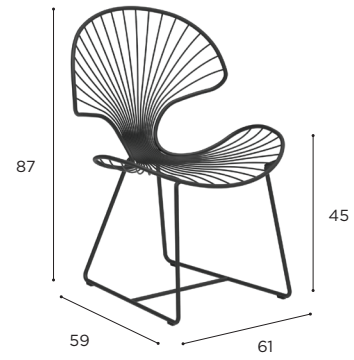

OSTREA

Design by Mathias De Ferm

STANDARD / ON REQUEST

OSTREA SPECIFICATIONS

DINING CHAIR	
REF:	OST 47...
WEIGHT:	5,5 kg

	COATED STAINLESS STEEL			
	WR	PB	BR	A
	OST 47 WR...	OST 47 PB...	OST 47 BR...	OST 47 A...
	€ 959	€ 959	€ 959	€ 899
	CUSHION			
	PIL OST 47 ED... (SEAT & BACK)			
CAT. A	€ 295			
CAT. B	€ 354			
CAT. C	€ 413			
	CUSHION			
	PIL OST 47S RS... (SEAT)			
CAT. A	€ 140			
CAT. B	€ 168			
CAT. C	€ 196			
POLY.	€ 196			