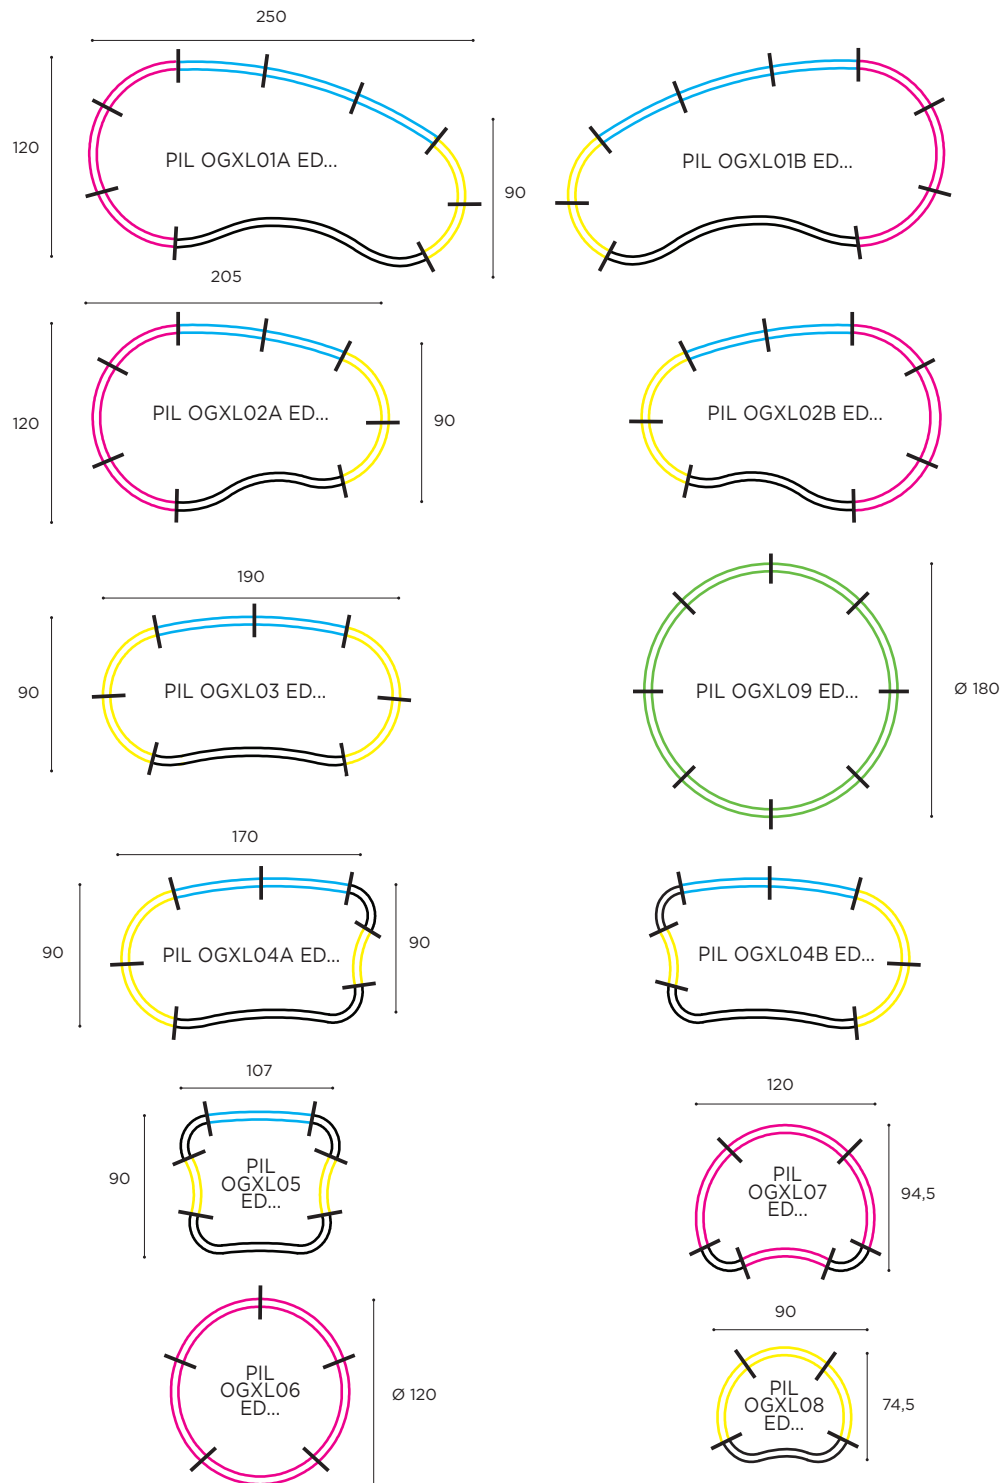

ORGANIX LOUNGE SPECIFICATIONS

SEAT CUSHIONS		
SEAT 120 x 250		
	PIL OGXL01A ED...	PIL OGXL01B ED...
STAND.	€ 2.855	€ 2.855
CAT. A	€ 2.530	€ 2.530
CAT. B	€ 3.036	€ 3.036
CAT. C	€ 3.542	€ 3.542
SEAT 120 x 205		
	PIL OGXL02A ED...	PIL OGXL02B ED...
STAND.	€ 2.250	€ 2.250
CAT. A	€ 1.995	€ 1.995
CAT. B	€ 2.394	€ 2.394
CAT. C	€ 2.793	€ 2.793
SEAT 90 x 190		
PIL OGXL03 ED...		
STAND.	€ 2.140	
CAT. A	€ 1.895	
CAT. B	€ 2.274	
CAT. C	€ 2.653	
SEAT 90 x 170		
	PIL OGXL04A ED...	PIL OGXL04B ED...
STAND.	€ 1.945	€ 1.945
CAT. A	€ 1.725	€ 1.725
CAT. B	€ 2.070	€ 2.070
CAT. C	€ 2.415	€ 2.415
SEAT 90 x 107		
PIL OGXL05 ED...		
STAND.	€ 1.380	
CAT. A	€ 1.225	
CAT. B	€ 1.470	
CAT. C	€ 1.715	
SEAT Ø 120		
PIL OGXL06 ED...		
STAND.	€ 1.425	
CAT. A	€ 1.265	
CAT. B	€ 1.518	
CAT. C	€ 1.771	
SEAT 94,5 x 120		
PIL OGXL07 ED...		
STAND.	€ 1.215	
CAT. A	€ 1.075	
CAT. B	€ 1.290	
CAT. C	€ 1.505	
SEAT 74,5 x 90		
PIL OGXL08 ED...		
STAND.	€ 955	
CAT. A	€ 845	
CAT. B	€ 1.014	
CAT. C	€ 1.183	
SEAT Ø180		
PIL OGXL09 ED...		
STAND.	€ 3.265	
CAT. A	€ 2.895	
CAT. B	€ 3.474	
CAT. C	€ 4.053