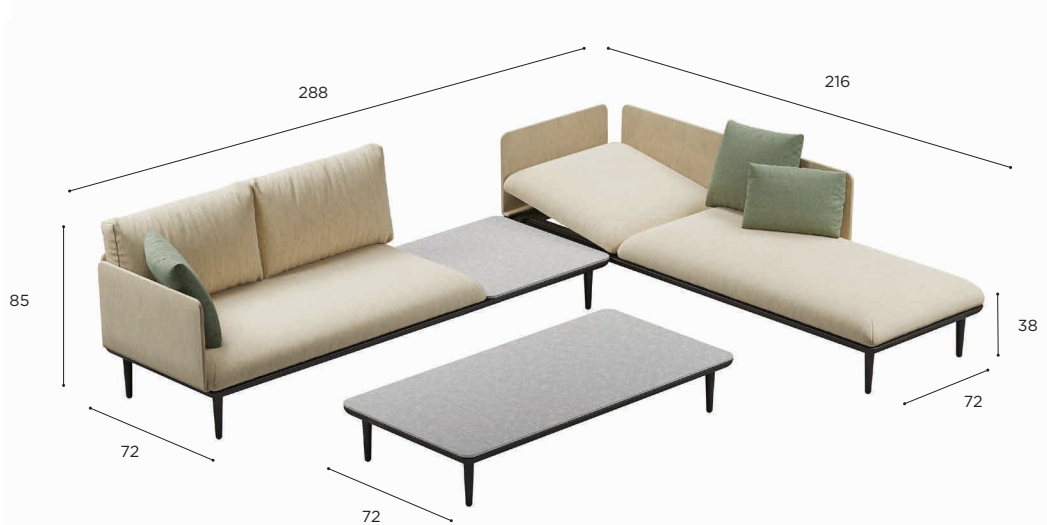

STYL SET 02
€ 16.622

SET 03	
REF:	STYL SET 03
INCLUDED:	
1 x	STYL 70 CERAMCL
1 x	STYL 140T CACL
1 x	STYL 210 BA
1 x	STYL 210 PBA
6 x	STYL 64 VA
2 x	PIL STYL 140 SED
1 x	PIL STYL 70 SED
6 x	PIL STYL 64V UPH
2 x	PIL BRH 7240 PS
1 x	STYL CONNECT SET A
PRICE FOR ANTHRACITE COATED ALUMINIUM FRAME, CAT. A UPHOLSTERY AND STANDARD CUSHIONS	
DECO CUSHIONS NOT INCLUDED!