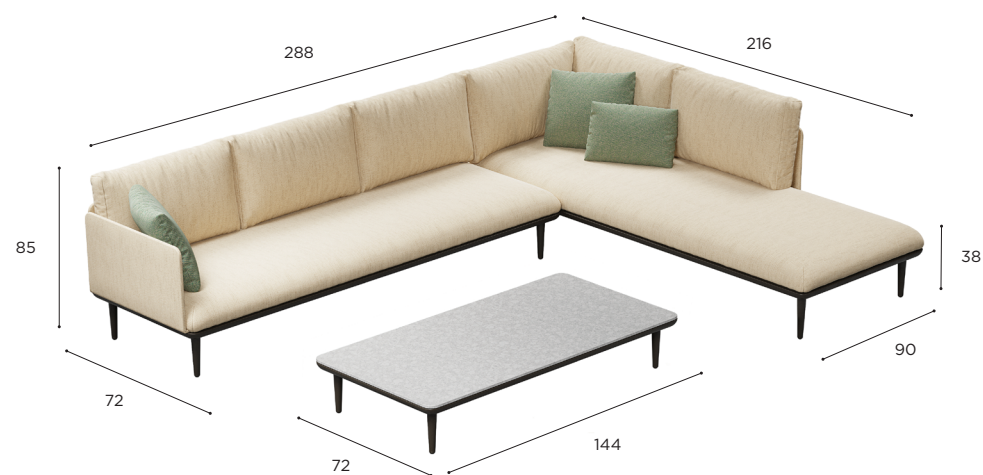

STYL SET 07
€ 16.799

SET 08	
REF:	STYL SET 08
INCLUDED:	
1 x	STYL 140T CACL
1 x	STYL 210 BA
1 x	STYL 2109 BA
6 x	STYL 64V A
1 x	STYL 82V A
1 x	PIL STYL 210 SED
1 x	PIL STYL 2109 SED
6 x	PIL STYL 64V UPH
1 x	PIL STYL 82V UPH
3 x	PIL BRH 7240 PS
2 x	PIL BRH 7240 P
1 x	PIL BRH 6540 PS
1 x	STYL CONNECT SET A
PRICE FOR ANTHRACITE COATED ALUMINIUM FRAME, CAT. A UPHOLSTERY AND STANDARD CUSHIONS	
DECO CUSHIONS NOT INCLUDED!