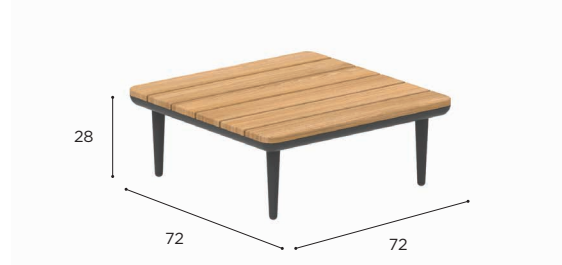

STYLETTO LOUNGE SPECIFICATIONS

LOUNGE TABLE	
REF:	STYL 70T...
WEIGHT:	18,5 kg
INFO:	ASSEMBLING NEEDED

		COATED ALUMINIUM		
		WR	PB	A
TEAK	W	STYL 70T WWR € 1.499	STYL 70T WPB € 1.499	STYL 70T WA € 1.449
	WUM	STYL 70T CWRWUM € 1.749	STYL 70T CPBWUM € 1.749	STYL 70T CAWUM € 1.699
	BS	STYL 70T CWRBS € 2.049	STYL 70T CPBBS € 2.049	STYL 70T CABS € 1.999
	CD	STYL 70T CWRCD € 2.049	STYL 70T CPBCD € 2.049	STYL 70T CACD € 1.999
	TR	STYL 70T CWRTR € 1.699	STYL 70T CPBTR € 1.699	STYL 70T CATR € 1.649
	TG	STYL 70T CWRTG € 1.699	STYL 70T CPBTG € 1.699	STYL 70T CATG € 1.649
	CL	STYL 70T CWRCL € 2.049	STYL 70T CPBCL € 2.049	STYL 70T CACL € 1.999
	PG	STYL 70T CWRPG € 1.749	STYL 70T CPBPG € 1.749	STYL 70T CAPG € 1.699
	TS	STYL 70T CWRTS € 2.049	STYL 70T CPBTS € 2.049	STYL 70T CATS € 1.999
	TM	STYL 70T CWRTM € 2.049	STYL 70T CPBTM € 2.049	STYL 70T CATM € 1.999
	NM	STYL 70T CWRNM € 2.149	STYL 70T CPBNM € 2.149	STYL 70T CANM € 2.099
	ZUM	STYL 70T CWRZUM € 2.049	STYL 70T CPBZUM € 2.049	STYL 70T CAZUM € 1.999

LOUNGE TABLE	
REF:	STYL 0709T...
WEIGHT:	18,5 kg
INFO:	ASSEMBLING NEEDED