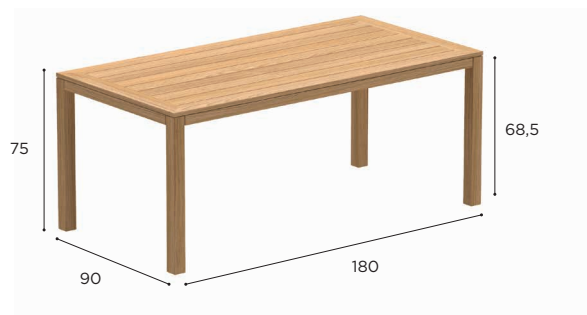

TEAK	
	W
TEAK	W
	XQI 180 W
	€ 1.799

TABLE	
REF:	XQI 240...
WEIGHT:	37,6 kg
INFO:	ASSEMBLING NEEDED