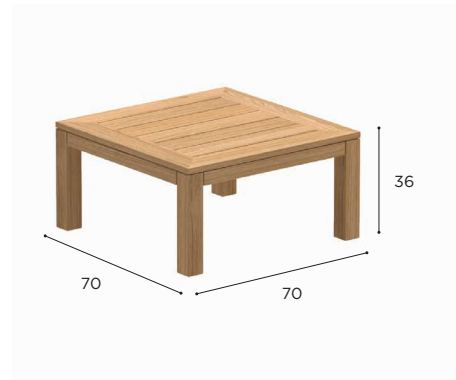

TEAK
		W
TEAK	W	XQI 70T W € 749