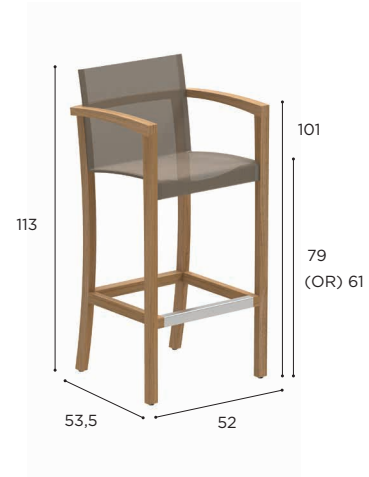

XQI SPECIFICATIONS

STANDARD / ON REQUEST

BAR CHAIR	
REF:	XQI 43...
WEIGHT:	10,5 kg
INFO:	LOWERED FRAME ON REQUEST

		TEAK
		W
BATYLINE	WU	XQI 43 TEPWU € 1.099
	BRU	XQI 43 TEPBRU € 1.099
	ZU	XQI 43 TEPZU € 1.099
		LOWERED FRAME (SURCHARGE) € 100

SIDE TABLE	
REF:	XQI 50...
WEIGHT:	5 kg
INFO:	ASSEMBLING NEEDED