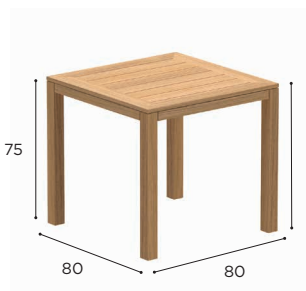

XQI SPECIFICATIONS

TABLE	
REF:	XQI 80...
WEIGHT:	15,2 kg
INFO:	ASSEMBLING NEEDED

TEAK	
	W
TEAK	W
	XQI 80 W
	€ 1.029

TABLE	
REF:	XQI 180...
WEIGHT:	26,6 kg
INFO:	ASSEMBLING NEEDED