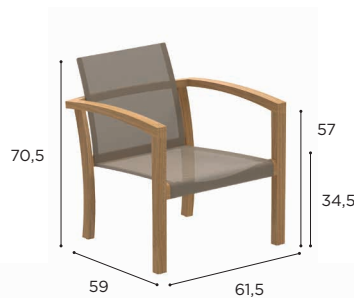

XQI

Design by Kris Van Puyvelde

STANDARD / ON REQUEST

XQI SPECIFICATIONS

DINING CHAIR	
REF:	XQI 55...
WEIGHT:	7,6 kg
INFO:	STACKABLE

		TEAK	
		W	
BATYLINE	WU	XQI 55 TEPWU	€ 849
	BRU	XQI 55 TEPBRU	€ 849
	ZU	XQI 55 TEPZU	€ 849

LOW CHAIR	
REF:	XQI 77...
WEIGHT:	7,3 kg
INFO:	STACKABLE

		TEAK	
		W	
BATYLINE	WU	XQI 77 TEPWU	€ 1.099
	BRU	XQI 77 TEPBRU	€ 1.099
	ZU	XQI 77 TEPZU	€ 1.099

FOLDABLE CHAIR	
REF:	XQI 55F...
WEIGHT:	9 kg
INFO:	FOLDABLE