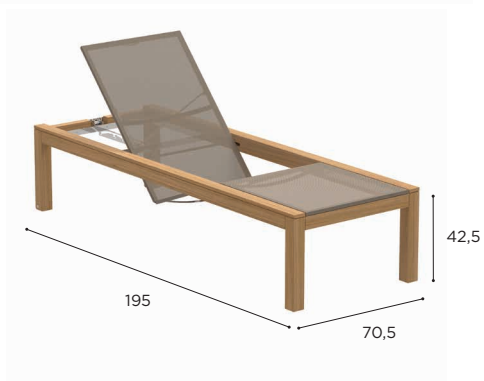

TEAK	
		W	
BATYLINE	WU	XQI 195 TEPWU	€ 2.699
	BRU	XQI 195 TEPBRU	€ 2.699
	ZU	XQI 195 TEPZU	€ 2.699