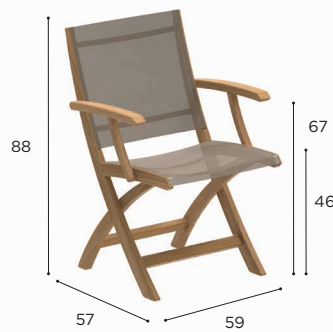

XQI

Design by Kris Van Puyvelde

STANDARD / ON REQUEST

XQI SPECIFICATIONS

DINING CHAIR	
REF:	XQI 55...
WEIGHT:	7,6 kg
INFO:	STACKABLE

		TEAK	
		W	
BATYLINE	WU	XQI 55 TEPWU	€ 849
	BRU	XQI 55 TEPBRU	€ 849
	ZU	XQI 55 TEPZU	€ 849

LOW CHAIR	
REF:	XQI 77...
WEIGHT:	7,3 kg
INFO:	STACKABLE

		TEAK	
		W	
BATYLINE	WU	XQI 77 TEPWU	€ 1.099
	BRU	XQI 77 TEPBRU	€ 1.099
	ZU	XQI 77 TEPZU	€ 1.099

FOLDABLE CHAIR	
REF:	XQI 55F...
WEIGHT:	9 kg
INFO:	FOLDABLE