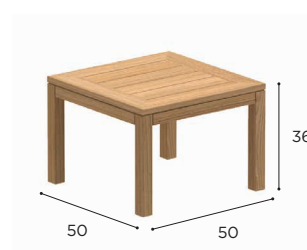

TEAK
		W
TEAK	W	XQI 50 W € 549

SIDE TABLE	
REF:	XQI 70T...
WEIGHT:	10,3 kg
INFO:	ASSEMBLING NEEDED