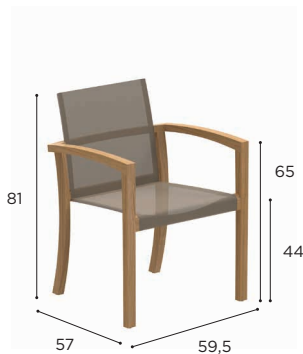

XQI

Design by Kris Van Puyvelde

STANDARD / ON REQUEST

XQI SPECIFICATIONS

DINING CHAIR	
REF:	XQI 55...
WEIGHT:	7,6 kg
INFO:	STACKABLE

		TEAK	
		W	
BATYLINE	WU	XQI 55 TEPWU	€ 849
	BRU	XQI 55 TEPBRU	€ 849
	ZU	XQI 55 TEPZU	€ 849

LOW CHAIR	
REF:	XQI 77...
WEIGHT:	7,3 kg
INFO:	STACKABLE

		TEAK	
		W	
BATYLINE	WU	XQI 77 TEPWU	€ 1.099
	BRU	XQI 77 TEPBRU	€ 1.099
	ZU	XQI 77 TEPZU	€ 1.099

FOLDABLE CHAIR	
REF:	XQI 55F...
WEIGHT:	9 kg
INFO:	FOLDABLE