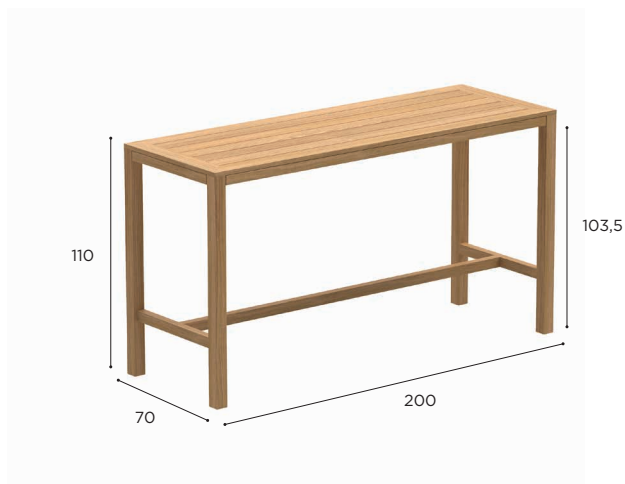

TEAK	
	W
TEAK	W
	XQI 200H W
	€ 1.999